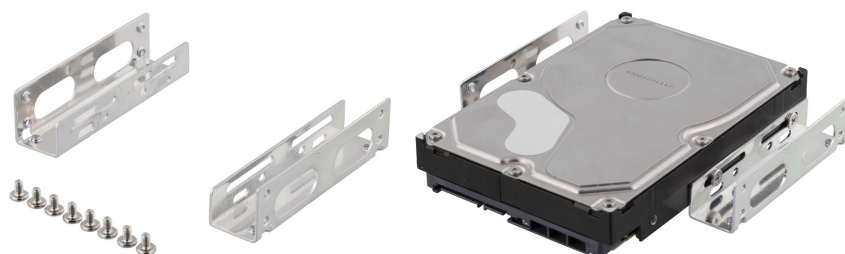

## Hard drive mounting brackets

3.5" HDD

5.25" Bay

### Product data

|                                |   |
|--------------------------------|---|
| <b>Compartment:</b>            | 1x intern - 3.5" x1 /3H                       |
| <b>Compatible compartment:</b> | 1x intern -5.25" x1/2H                        |
| <b>Color:</b>                  | Silver  |
| <b>Package contents:</b>       | Mounting brackets, HDD screws and case screws |

### Logistical data

|                                    |                |
|------------------------------------|----------------|
| <b>Article number:</b>             | RAM-2          |
| <b>Brand:</b>                      | DELTACO        |
| <b>EAN code:</b>                   | 7340004625858  |
| <b>Country of origin:</b>          | China          |
| <b>Custom tariff number:</b>       | 94039010       |
| <b>Master carton packing unit:</b> | 40 pcs         |
| <b>Master carton gross weight:</b> | 4,76 kg        |
| <b>Master carton dimensions:</b>   | 390x290x290 mm |
| <b>Package type:</b>               | Box            |
| <b>Package weight:</b>             | 0,10 kg        |
| <b>Package dimensions:</b>         | 105x29x154 mm  |
| <b>Article weight:</b>             | N/A            |
| <b>Article dimensions:</b>         | N/A            |