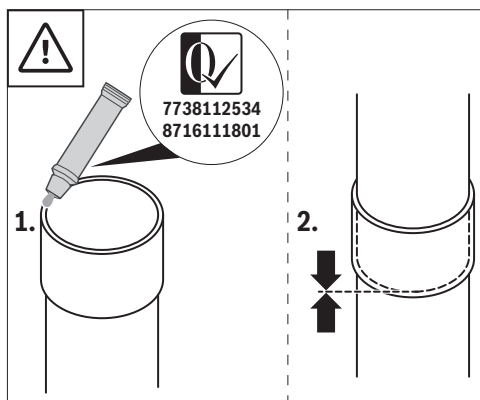

1 7738112733, 7738112735

0010017800-002

Original Quality by Bosch Thermotechnik GmbH
 Sophienstraße 30-32; D-35576 Wetzlar/Germany