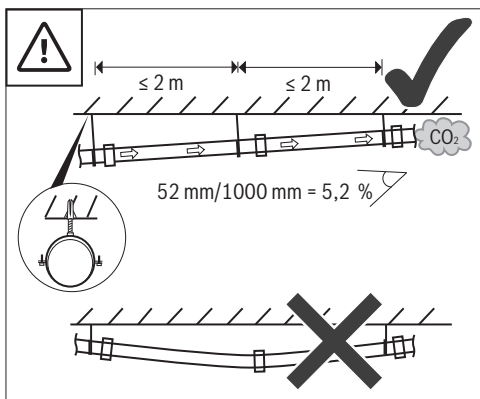

1 7738112733, 7738112735

0010017800-002

Original Quality by Bosch Thermotechnik GmbH
 Sophienstraße 30-32; D-35576 Wetzlar/Germany