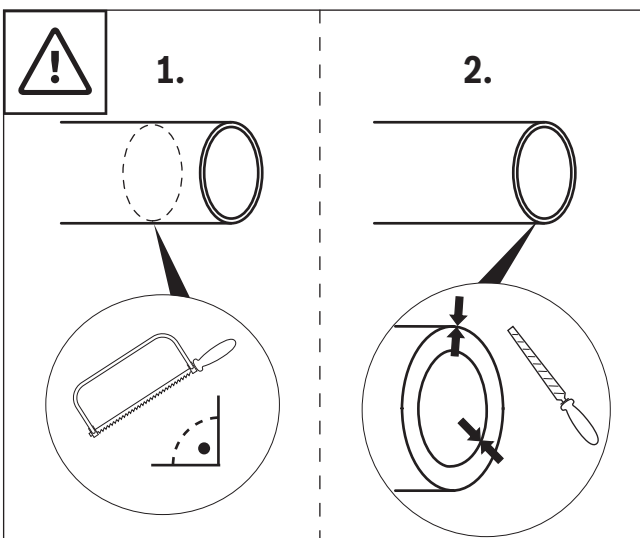

1 Ø 60/100: 7738112535, Ø 80/125: 7738112717

2

0010017800-002

Original Quality by Bosch Thermotechnik GmbH
Sophienstraße 30-32; D-35576 Wetzlar/Germany