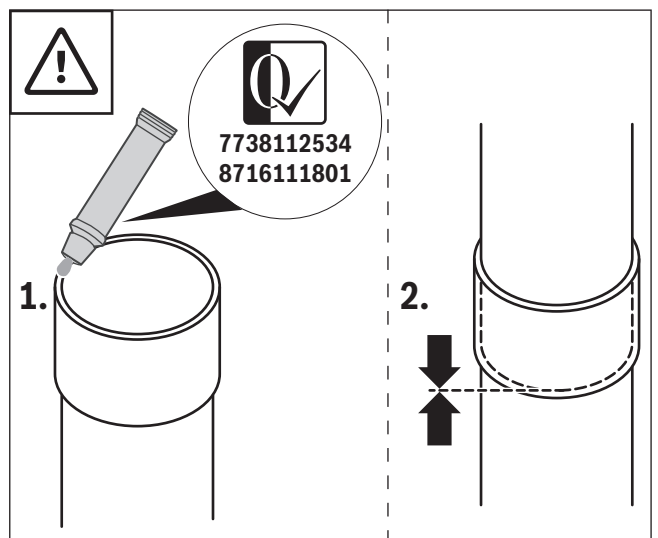

1 Ø 60/100: 7738112535, Ø 80/125: 7738112717

2

0010017800-002

Original Quality by Bosch Thermotechnik GmbH
Sophienstraße 30-32; D-35576 Wetzlar/Germany