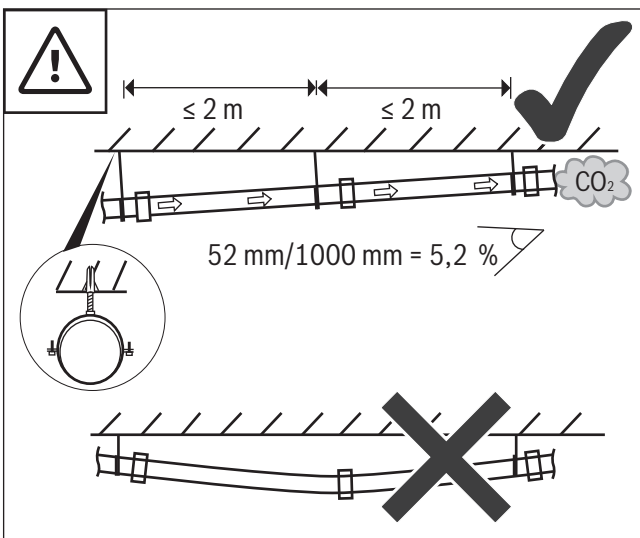

1 Ø 60/100: 7738112535, Ø 80/125: 7738112717

2

0010017800-002

Original Quality by Bosch Thermotechnik GmbH
Sophienstraße 30-32; D-35576 Wetzlar/Germany