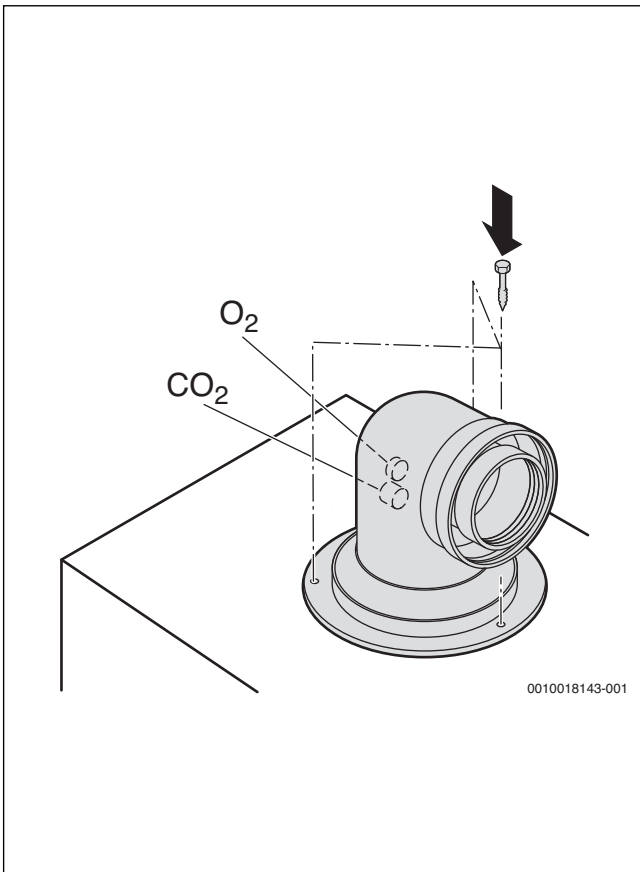

1 Ø 60/100: 7738112535, Ø 80/125: 7738112717

2

0010017800-002

Original Quality by Bosch Thermotechnik GmbH
Sophienstraße 30-32; D-35576 Wetzlar/Germany