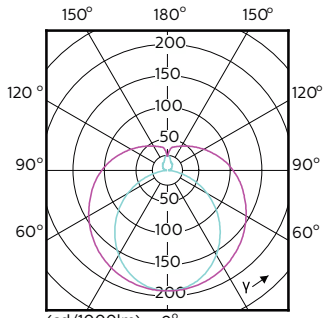

CorePro LEDtube EM/Mains T8