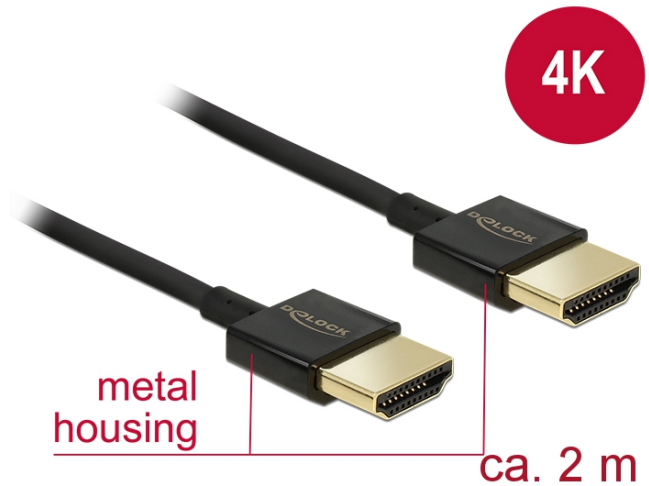

## Description

This High Quality High Speed HDMI with Ethernet cable by Delock stands out due to its slim diameter and its short connectors. The triple shielded cable combines fast data transfer as well as audio- / video- and Ethernet connection. Due to the support of a maximum bandwidth of 18 Gb/s, 4K content (maximum frame rate 60 Hz), 3D content in 4K resolution (maximum frame rate 24 Hz) and content in 21:9 cinema aspect ratio can now be displayed. The cable allows the simultaneous transmission of two video channels to display video streams for two users on one screen, as well as the simultaneous transmission of up to four audio channels. The quality of audio transmissions is significantly improved by the sampling rate of up to 1536 kHz.