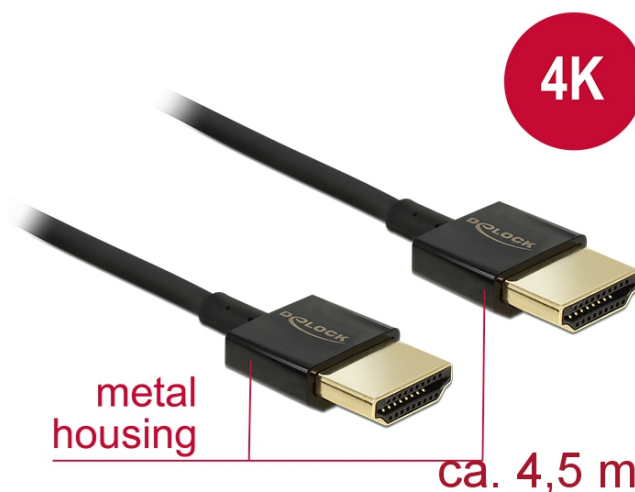

## Description

This High Quality High Speed HDMI with Ethernet cable by Delock stands out due to its slim diameter and its short connectors. The triple shielded cable combines fast data transfer as well as audio- / video- and Ethernet connection. Due to the support of a maximum bandwidth of 18 Gb/s, 4K content (maximum frame rate 60 Hz), 3D content in 4K resolution (maximum frame rate 24 Hz) and content in 21:9 cinema aspect ratio can now be displayed. The cable allows the simultaneous transmission of two video channels to display video streams for two users on one screen, as well as the simultaneous transmission of up to four audio channels. The quality of audio transmissions is significantly improved by the sampling rate of up to 1536 kHz.