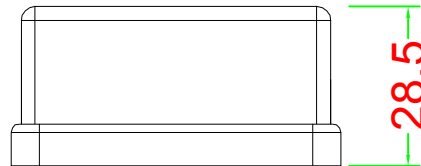

MOUNT BOX

[Pruneable Design]
Prune the pillar height to suit keystone base if necessary

Materials:

Body : Fireproof ABS UL-94V0

Operation Temperature : -40 °C ~ +70 °C

DRAW NO:		ITEM NO:	86257
 APPR		CUSTOMER:	
UNIT: m/m	DESIGN	DATE:	
SCALE:	Ref. NO:	TOLERANCE:	· ± 1 · X ± 0.2 · XX ± 0.15