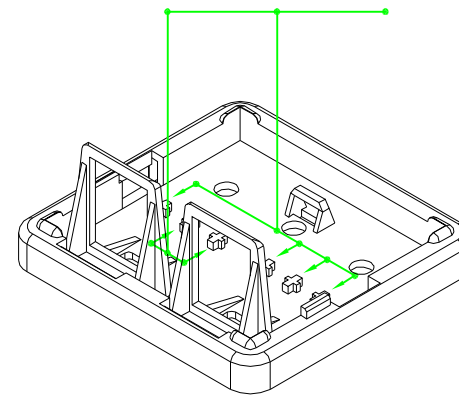

MOUNT BOX

[Pruneable Design]
Prune the pillar height to suit keystone base if necessary

Materials:

Body : Fireproof ABS UL-94V0

Operation Temperature : -40 °C ~ +70 °C

DRAW NO:		ITEM NO:	86257
 APPR		CUSTOMER:	
UNIT: m/m	DESIGN	DATE:	
SCALE:	Ref. NO:	TOLERANCE:	· ± 1 · X ± 0.2 · XX ± 0.15