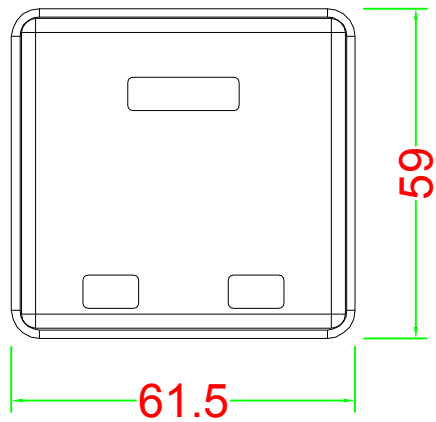

MOUNT BOX

[Pruneable Design]
Prune the pillar height to suit keystone base if necessary

Materials:

Body : Fireproof ABS UL-94V0

Operation Temperature : -40 °C ~ +70 °C

DRAW NO:		ITEM NO:	86257
 APPR		CUSTOMER:	
UNIT: m/m	DESIGN	DATE:	
SCALE:	Ref. NO:	TOLERANCE:	· ± 1 · X ± 0.2 · XX ± 0.15