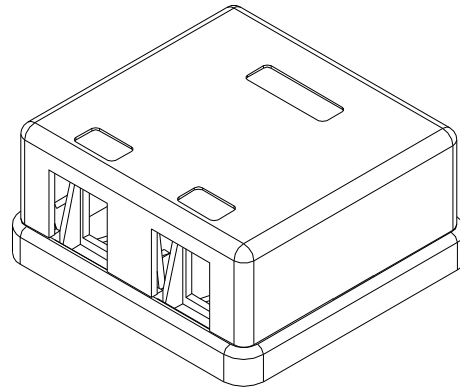

MOUNT BOX

[Pruneable Design]
Prune the pillar height to suit keystone base if necessary

Materials:

Body : Fireproof ABS UL-94V0

Operation Temperature : -40 °C ~ +70 °C

DRAW NO:		ITEM NO:	86257
 APPR		CUSTOMER:	
UNIT: m/m	DESIGN	DATE:	
SCALE:	Ref. NO:	TOLERANCE:	· ± 1 · X ± 0.2 · XX ± 0.15