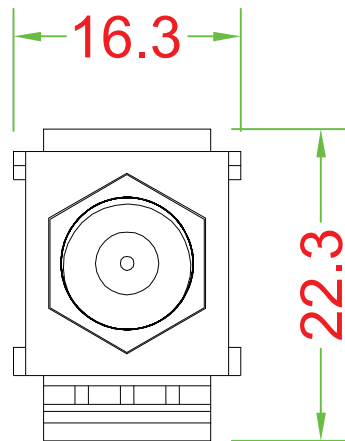

# KEYSTONE INSERT

Zinc & Nickel plated

Fireproof ABS UL-94V0

DRAW NO:		ITEM NO:	86300
 APPR		CUSTOMER:	
UNIT: m/m	DESIGN	DATE:	
SCALE:	Ref. NO:	TOLERANCE:	· ± 1 · X ± 0.2 · XX ± 0.15