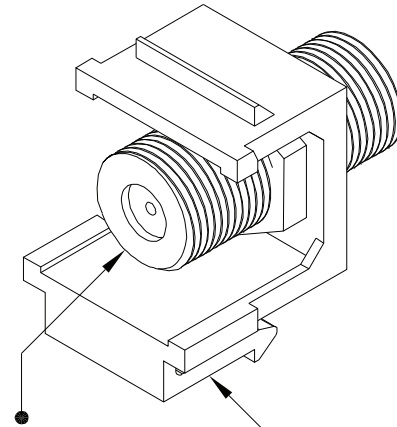

# KEYSTONE INSERT

Zinc & Nickel plated

Fireproof ABS UL-94V0

DRAW NO:		ITEM NO:	86300
 APPR		CUSTOMER:	
UNIT: m/m	DESIGN	DATE:	
SCALE:	Ref. NO:	TOLERANCE:	· ± 1 · X ± 0.2 · XX ± 0.15