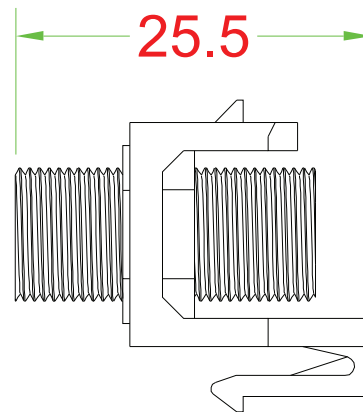

# KEYSTONE INSERT

Zinc & Nickel plated

Fireproof ABS UL-94V0

DRAW NO:		ITEM NO:	86300
 APPR		CUSTOMER:	
UNIT: m/m	DESIGN	DATE:	
SCALE:	Ref. NO:	TOLERANCE:	· ± 1 · X ± 0.2 · XX ± 0.15