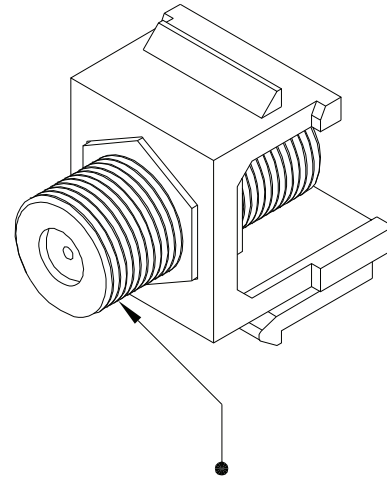

# KEYSTONE INSERT

Zinc & Nickel plated

Fireproof ABS UL-94V0

DRAW NO:		ITEM NO:	86300
 APPR		CUSTOMER:	
UNIT: m/m	DESIGN	DATE:	
SCALE:	Ref. NO:	TOLERANCE:	· ± 1 · X ± 0.2 · XX ± 0.15