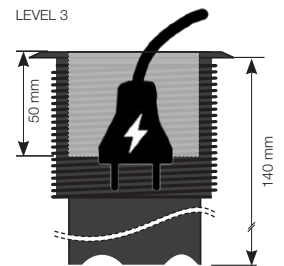

Powerdot

Three level unit

935-PD14W White, 935-PD14 Black

935-PD14 – 1 x Power, 2 x USB-chargers

935-PD14W – 1 x Power, 2 x USB-chargers

Principle for height adjustment

CERTIFIED ACCORDING TO CE AND GS STANDARD

1 POWER

2 USB-CHARGERS

1 CABLE FEEDTHROUGH

Unique patent pending technology

These complementary satellite outlets are well suited for both individual desks and conference tables. Their combined use offer a complete technical solution, when a wide range of options is required. The satellite is easily mounted in table tops and can after that be adjusted in three levels depending on desired feature or needs.

Can also be supplemented with decor frame for installation of 1, 2 or 4 satellites in groups.

SPECIFIKATIONS

- Electrical Connection:
Schuko / grounded 1.5m
USB Charger 5V, 2400 mA
- Adjustable in 3 levels
- Drilling diameter 79 mm
- Power, 2 x USB charger
Black 935-PD14
White 935-PD14W
- Accessories:
- Decor frame, 115x115 mm
- Cover lid
Available in Silver / White / Black