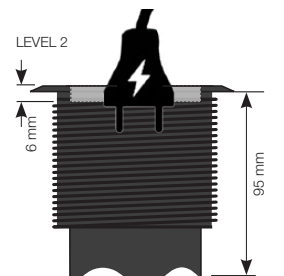

Powerdot

Three level unit

935-PD14W White, 935-PD14 Black

935-PD14 – 1 x Power, 2 x USB-chargers

935-PD14W – 1 x Power, 2 x USB-chargers

Principle for height adjustment

CERTIFIED ACCORDING TO CE AND GS STANDARD

1 POWER

2 USB-CHARGERS

1 CABLE FEEDTHROUGH

Unique patent pending technology

These complementary satellite outlets are well suited for both individual desks and conference tables. Their combined use offer a complete technical solution, when a wide range of options is required. The satellite is easily mounted in table tops and can after that be adjusted in three levels depending on desired feature or needs.

Can also be supplemented with decor frame for installation of 1, 2 or 4 satellites in groups.

SPECIFIKATIONS

- Electrical Connection:
Schuko / grounded 1.5m
USB Charger 5V, 2400 mA
- Adjustable in 3 levels
- Drilling diameter 79 mm
- Power, 2 x USB charger
Black 935-PD14
White 935-PD14W
- Accessories:
- Decor frame, 115x115 mm
- Cover lid
Available in Silver / White / Black