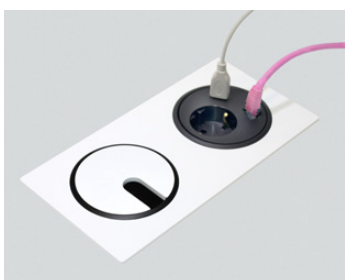

Powerdot

Three level unit

935-PD14W White, 935-PD14 Black

935-PD14 – 1 x Power, 2 x USB-chargers

935-PD14W – 1 x Power, 2 x USB-chargers

Principle for height adjustment

CERTIFIED ACCORDING TO CE AND GS STANDARD

1 POWER

2 USB-CHARGERS

1 CABLE FEEDTHROUGH

Unique patent pending technology

These complementary satellite outlets are well suited for both individual desks and conference tables. Their combined use offer a complete technical solution, when a wide range of options is required. The satellite is easily mounted in table tops and can after that be adjusted in three levels depending on desired feature or needs.

Can also be supplemented with decor frame for installation of 1, 2 or 4 satellites in groups.

SPECIFIKATIONS

- Electrical Connection:
Schuko / grounded 1.5m
USB Charger 5V, 2400 mA
- Adjustable in 3 levels
- Drilling diameter 79 mm
- Power, 2 x USB charger
Black 935-PD14
White 935-PD14W
- Accessories:
- Decor frame, 115x115 mm
- Cover lid
Available in Silver / White / Black