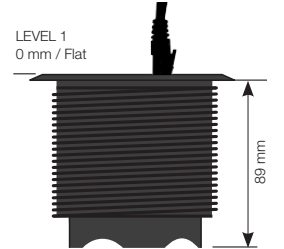

Powerdot

Three level unit

935-PD14W White, 935-PD14 Black

935-PD14 – 1 x Power, 2 x USB-chargers

935-PD14W – 1 x Power, 2 x USB-chargers

Principle for height adjustment

CERTIFIED ACCORDING TO CE AND GS STANDARD

Can also be supplemented with decor frame for installation of 1, 2 or 4 satellites in groups.

SPECIFIKATIONS

- Electrical Connection:
Schuko / grounded 1.5m
USB Charger 5V, 2400 mA
- Adjustable in 3 levels
- Drilling diameter 79 mm
- Power, 2 x USB charger
Black 935-PD14
White 935-PD14W
- Accessories:
- Decor frame, 115x115 mm
- Cover lid
Available in Silver / White / Black