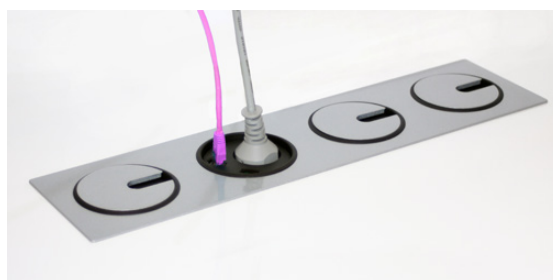

Powerdot

Three level unit

935-PD14W White, 935-PD14 Black

935-PD14 – 1 x Power, 2 x USB-chargers

935-PD14W – 1 x Power, 2 x USB-chargers

Principle for height adjustment

CERTIFIED ACCORDING TO CE AND GS STANDARD

1 POWER

2 USB-CHARGERS

1 CABLE FEEDTHROUGH

Unique patent pending technology

These complementary satellite outlets are well suited for both individual desks and conference tables. Their combined use offer a complete technical solution, when a wide range of options is required. The satellite is easily mounted in table tops and can after that be adjusted in three levels depending on desired feature or needs.

Can also be supplemented with decor frame for installation of 1, 2 or 4 satellites in groups.

SPECIFIKATIONS

- Electrical Connection:
Schuko / grounded 1.5m
USB Charger 5V, 2400 mA
- Adjustable in 3 levels
- Drilling diameter 79 mm
- Power, 2 x USB charger
Black 935-PD14
White 935-PD14W
- Accessories:
- Decor frame, 115x115 mm
- Cover lid
Available in Silver / White / Black