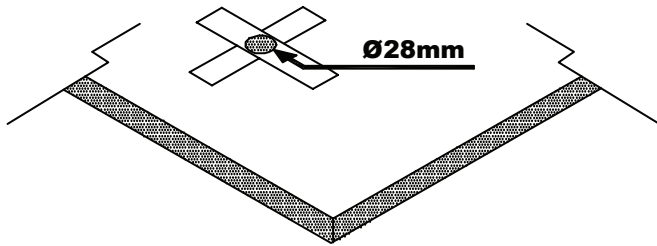

BORMA

A10

SÆBEDISPENSER STAINLESS
SOAP DISPENSER R-LOOK
743010D
743010S

Installation Instructions

Ideal Standard International BVBA
Chaussée de Wavre, 1789 - box 15
1160 Bruxelles
Belgium

www.idealstandardinternational.com

0811 / H 965 488 - 2
Made by JADO in E.U.