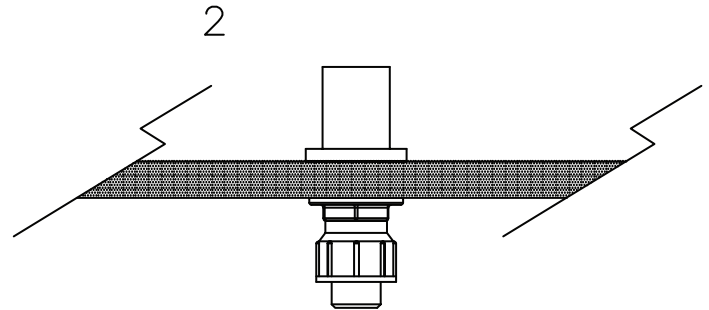

BORMA

A10

SÆBEDISPENSER STAINLESS
SOAP DISPENSER R-LOOK
743010D
743010S

Installation Instructions

Ideal Standard International BVBA
Chaussée de Wavre, 1789 - box 15
1160 Bruxelles
Belgium

www.idealstandardinternational.com

0811 / H 965 488 - 2
Made by JADO in E.U.