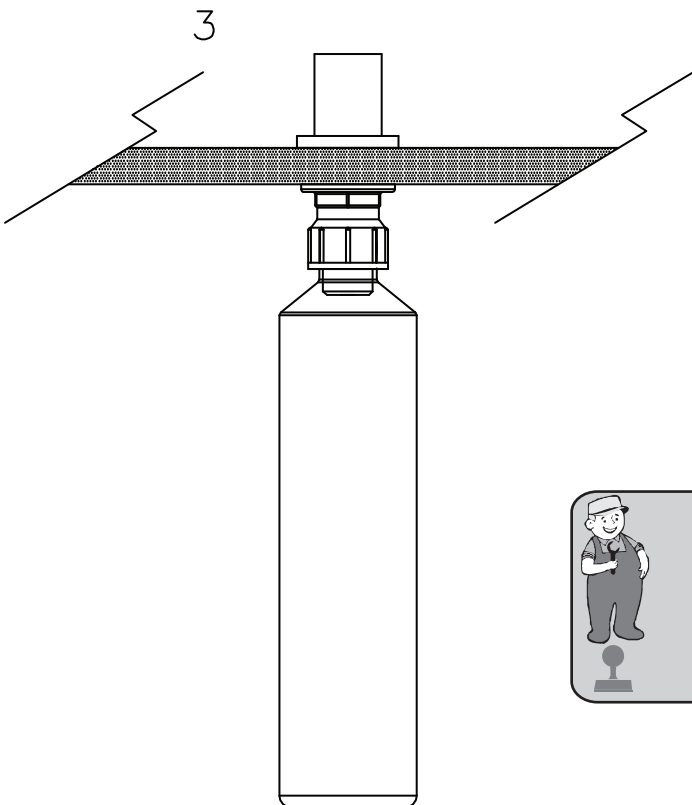

BORMA

A10

SÆBEDISPENSER STAINLESS
SOAP DISPENSER R-LOOK
743010D
743010S

Installation Instructions

Ideal Standard International BVBA
Chaussée de Wavre, 1789 - box 15
1160 Bruxelles
Belgium

www.idealstandardinternational.com

0811 / H 965 488 - 2
Made by JADO in E.U.