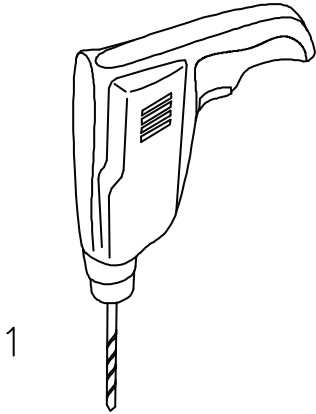

BORMA

A10

SÆBEDISPENSER STAINLESS
SOAP DISPENSER R-LOOK
743010D
743010S

Installation Instructions

Ideal Standard International BVBA
Chaussée de Wavre, 1789 - box 15
1160 Bruxelles
Belgium

www.idealstandardinternational.com

0811 / H 965 488 - 2
Made by JADO in E.U.