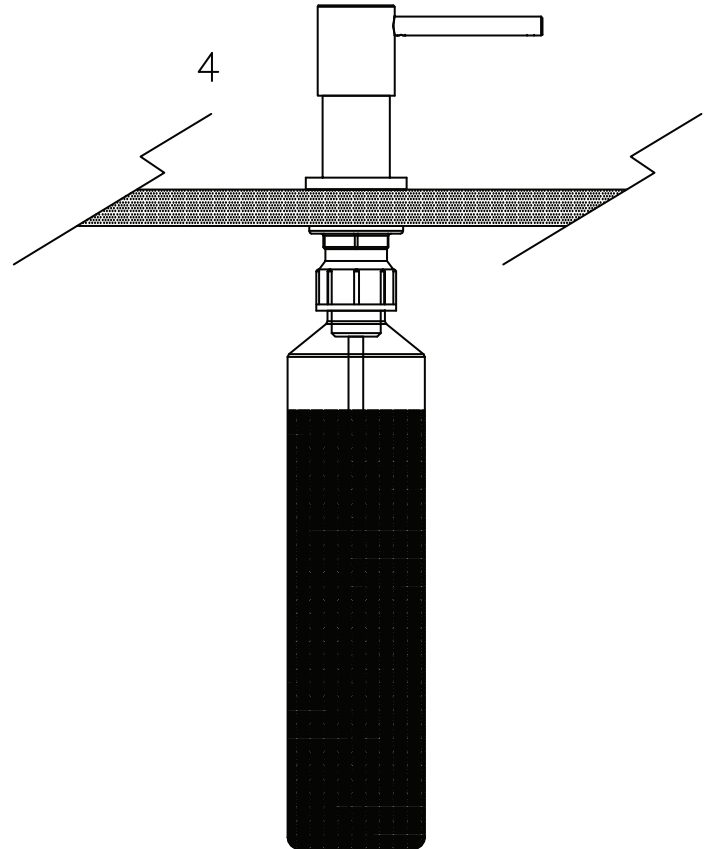

BORMA

A10

SÆBEDISPENSER STAINLESS
SOAP DISPENSER R-LOOK
743010D
743010S

Installation Instructions

Ideal Standard International BVBA
Chaussée de Wavre, 1789 - box 15
1160 Bruxelles
Belgium

www.idealstandardinternational.com

0811 / H 965 488 - 2
Made by JADO in E.U.