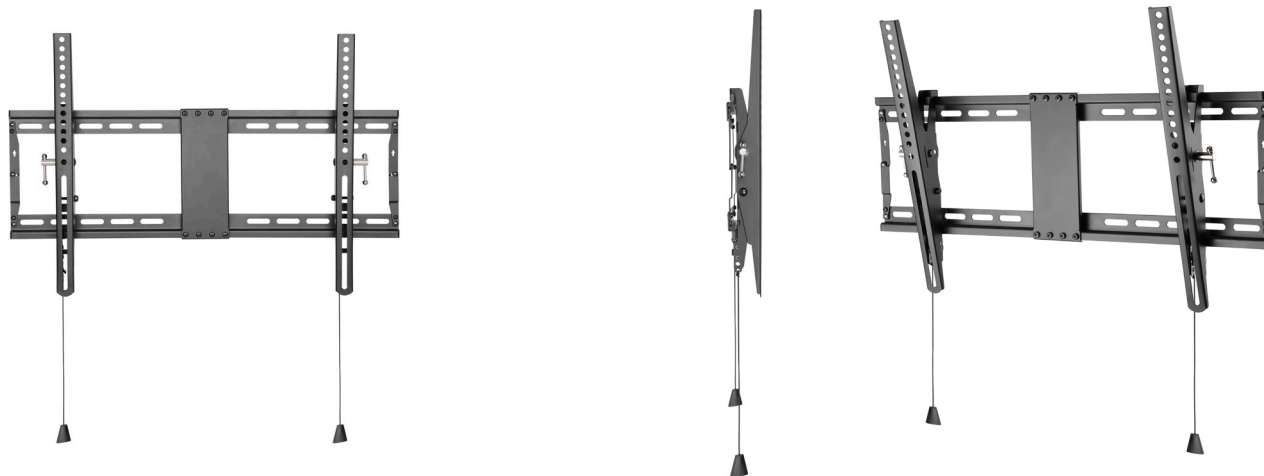

37"-80" display Foldable tilt wall mount

DELTACO
A NORDIC BRAND
OFFICE

PRODUCT DATA

Compatible displays:	37"-80"
Max weight:	70 kg
VESA:	200x200, 300X200, 300X300, 400x200, 400X300, 400x400, 600x400
Profile depth:	49 mm
Product category:	Tilt wall mount
Fit curved TV:	Yes
Material:	Steel
Metal sheet thickness:	Wall plate THK=2mm cold-rolled sheet (wall plate THK=0.079" cold-rolled sheet)
Surface finish:	Powder coating
Color:	Matte black
Dimensions:	49 x 650 x 431 mm
Mounting hole pattern:	VESA & universal
Strength tested:	4 times approved
Installation:	Double stud(406mm/450mm/600mm), solid wall
Panel type:	Detachable panel
Wall plate type:	Fixed wall plate
Direction indicator	Yes
Cable management:	No
Anti-theft:	Yes
Bubble level:	Hook-on bubble level (included in components package)
Accessory kit package:	Compartment polybag

LOGISTICS DATA

Article number:	ARM-0204
Brand:	DELTACO
EAN code:	7333048042620
Country of origin:	China
Custom tariff number:	83024900
Master carton packing unit:	6
Master carton gross weight:	17.15 kg
Master carton dimensions:	69.7 x 26.8 x 20.5 cm
Package type:	Box
Package weight:	2.76 kg
Package dimensions:	68.2 x 12.5 x 6 cm

PACKAGING

Package contents:	Wall mount, mounting kit for wall, mounting kit for display and manual.
-------------------	---

-Image may differ from the actual package

Drawing