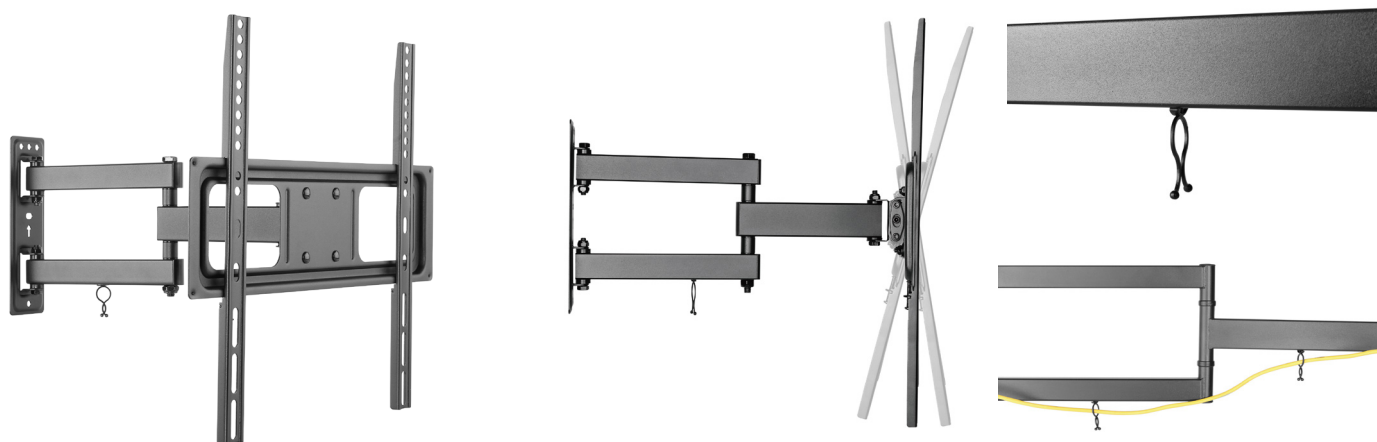

32"-55" display Full-motion wall mount

DELTAACO

A NORDIC BRAND

PRODUCT DATA

Product category:	Full-motion wall mount
Material:	Steel
Metal sheet thickness:	Bracket arm THK=1.5mm cold-rolled sheet, Wall plate THK=2mm cold-rolled sheet, VESA panel THK=1.8mm cold-rolled sheet (bracket arm THK=0.059" cold-rolled sheet, wall plate THK=0.079" cold-rolled sheet, VESA panel THK=0.071" cold-rolled sheet)
Pipe size:	40 x 20 x 1.5 mm, 30 x 20 x 1.5 mm
Surface finish:	Powder coating
Color:	Fine texture black
Dimensions:	427 x 455 x 420 mm
Fit screen size:	32"-55"
Fit curved TV:	Yes
Mounting hole pattern :	VESA & universal
VESA compatible:	200x200, 300x300, 400x200, 400x400
Max. VESA:	404 x 404 mm
Weight capacity:	35 kg
Strength tested:	2 times approved
Profile:	63~427mm
Tilt range:	+10 ~ -15°
Swivel range:	+90°~-90°
Screen level:	+3°~-3°
Screen freely tilting	Yes
Installation:	Solid wall, single stud
Panel type:	Detachable panel
Wall plate type:	Fixed wall plate
Cable management:	Yes
Anti-theft:	No
Bubble level:	No
Accessory kit package:	Normal/ziplock polybag, compartment polybag

LOGISTICS DATA

Article number:	ARM-1200
Brand:	DELTAACO
EAN code:	7333048042897
Country of origin:	China
Custom tariff number:	83024900
Master carton packing unit:	6 pcs
Master carton gross weight:	19.22 kg
Master carton dimensions:	49 x 43 x 24.5 cm
Package type:	Box
Package weight:	3.07 kg
Package dimensions:	47.7 x 23.1 x 6.8 cm

PACKAGING

Package contents:	Wall mount, mounting kit for wall, mounting kit for display and manual
-------------------	--

-Image may differ from the actual package

Drawing