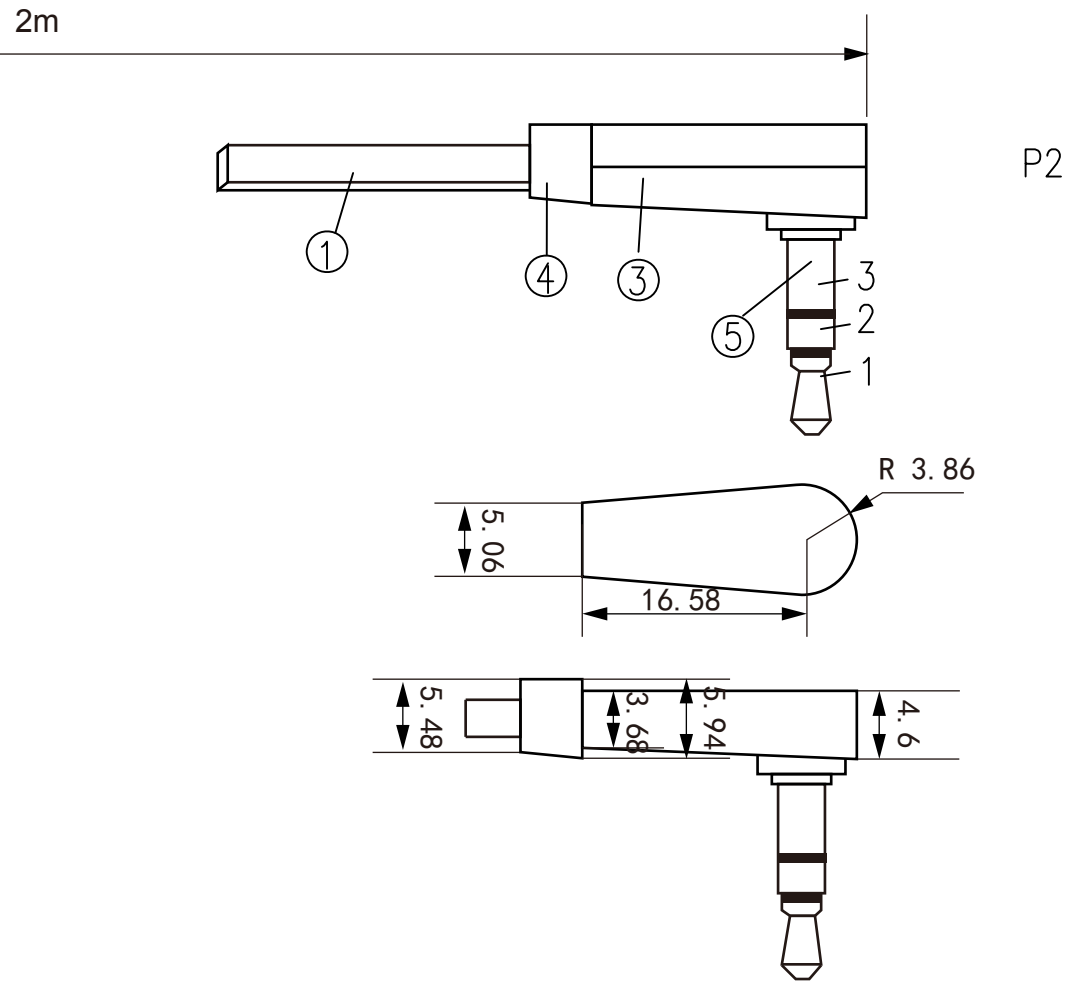

PIN OUT

P1	P2
3.5 STEREO PLUG	3.5 STEREO PLUG
1	1 TIP
2	2 RING
3	3 SLEEVE SHELL

NOTES:  
 1. TESTING: 100% OPEN AND SHORT TEST.  
 2. ALL MATERIAL BE RoHS COMPLIANT.

⑤	3.5mm MALE ANGLE	1PCS	GOLD PLATED SHELL
④	HOOD MOLD	2PCS	BLACK PVC
③	BRASS HOOD	2PCS	BLACK NICKEL PLATED
②	3.5mm MALE	1PCS	GOLD PLATED SHELL
①	CABLE	1PCS	30AWG*4P+BLACK TPE JACKET FLAT CABLE OD:1.2x3.5mm
NO.	PARTS NAMF	Q'TY	SPFCIFICATION

APPROVED	CHECKED	DRAWN	CUSTOMER:
			ITEM NO. AUD-124
			DRAW NO.
			UNIT mm
			SCALE NONE

DESCRIPTION:  
 3.5mm /M----3.5mm/M