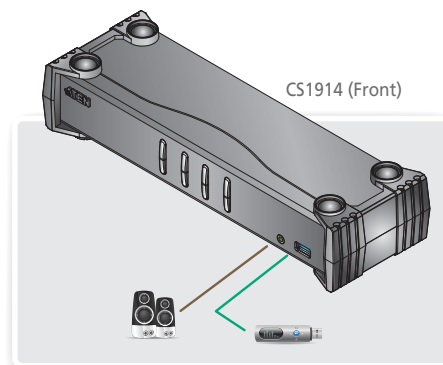

**** PC keyboard combinations emulate Mac keyboards. Mac keyboards only work with their own operating system.

- DisplayPort
- USB 3.0
- - - - - USB
- Audio
- KVM

Specifications

Funtion	CS1912	CS1914
Computer Connections	2	4
Port Selection	Hotkey, Pushbutton, Mouse	
Connectors		
Console Ports	2 x USB Type A Female (Black) 1 x DisplayPort Female (Black) 2 x Mini Stereo Jack Female (Green; 1 x front, 1 x rear)	2 x USB Type A Female (Black) 1 x DisplayPort Female (Black) 2 x Mini Stereo Jack Female (Green; 1 x front, 1 x rear)
KVM (Computer) Ports	2 x USB 3.1 Gen 1 Type B Female (Blue) 2 x DisplayPort Female (Black) 2 x Mini Stereo Jack Female (Green)	4 x USB 3.1 Gen 1 Type B Female (Blue) 4 x DisplayPort Female (Black) 4 x Mini Stereo Jack Female (Green)
Power	1 x DC Jack	
USB Hub	2 x USB 3.1 Gen 1 Type A Female (Blue; 1 x front panel; 1 x rear panel)	
Switches		
Selected	2 x Pushbutton	4 x Pushbutton
LEDs		
On Line / Selected	2 (Orange)	4 (Orange)
USB Link	2 (Green)	4 (Green)
Emulation		
Keyboard / Mouse	USB	
Video	3840 x 2160 @ 30Hz	
Scan Interval	1 - 99 Seconds (Default: 5 sec.)	
Power Consumption	DC 5.0V	DC 5.0V
Environmental		
Operating Temperature	0° to 50° C	
Storage Temperature	-20° to 60° C	
Humidity	0 - 80% RH, Non - condensing	
Physical Properties		
Housing	Metal, Plastic	
Weight	0.73 kg	0.91 kg
Dimensions (L x W x H)	21.00 x 8.80 x 5.55 cm	27.00 x 8.88 x 5.55 cm