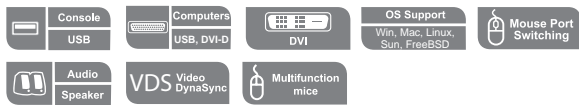

CS72D/CS74D

2/4-Port USB DVI KVM Switch

- The CS72D / CS74D 2/4-Port USB DVI KVM Switch allows you to control two or four computers using one USB mouse, USB keyboard and Digital Visual Interface (DVI) monitor console. It supports digital video devices, such as flat panel displays, data projectors, plasma displays and digital TVs.

Features

- Fully compliant with DVI specification (Digital only)
- Supports multi-function and wireless mouse/keyboard
- Audio enabled – full bass response provides a rich experience for 2.1 channel surround sound systems
- Superior video quality – 1920 x 1200@60Hz
- Multiplatform support – Windows, Linux, Mac, FreeBSD and Sun
- HDCP compliant
- Power on detection – if one computer is powered off, the switch will automatically switch to the next powered-on computer
- Video DynaSync™ – exclusive ATEN technology optimizes display resolution and eliminates boot-up display problems
- Computer selection via front panel pushbuttons, hotkeys, and mouse switching function*
- USB 2.0 mouse port can be used for USB hub and USB peripheral sharing
- Complete keyboard emulation for error-free booting
- Firmware upgradeable
- Non-powered (CS72D only)
- Mac/Sun keyboard support and emulation**