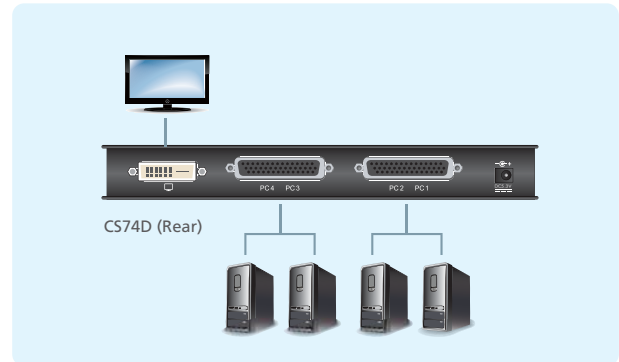

Specification

Function		CS72D	CS74D	
Computer Connections		2	4	
Console Connections		1	1	
Port Selection		Hotkey, Mouse switch, Pushbutton		
Connectors	Console ports	Keyboard Video Mouse	1 x USB Type A Female (Iron) 1 x DVI-D Female (White) 1 x USB Type A Female (Iron)	
	Speakers		1 x Mini Stereo Jack Female (Green)	
	Computer Port 1	KB/ Mouse/ Video/ Speakers	1 x 44-pin Connector Female	
	Computer Port 2	KB/ Mouse/ Video/ Speakers	N/A	1 x 44-pin Connector Female
	Power		N/A	1 x DC Jack
LEDs	Selected	2 (Green)	4 (Green)	
Pushbuttons		2	4	
Cable Length		1.2 m x 1 (44 pin)	1.2 m x 1, 1.8 m x 1 (44 pin)	
Power Consumption		DC 5.0V, 5.0W	DC 5.3V, 5.3W	
Emulation	KB / Mouse	USB		
Video		1920 x 1200 @60Hz; 1920 x 1080 Full HD		
Scan Interval		3, 5, 10, 20 seconds (5 secs. default)		
Environment	Operation Temperature	0–50°C		
	Storage Temperature	–20–60°C		
	Humidity	0–80% RH, Non-condensing		
Physical Properties	Housing	Metal		
	Weight	0.33 kg	0.51 kg	
	Dimension (L x W x H)	12.50 x 8.20 x 2.50 cm	20.00 x 8.20 x 2.50 cm