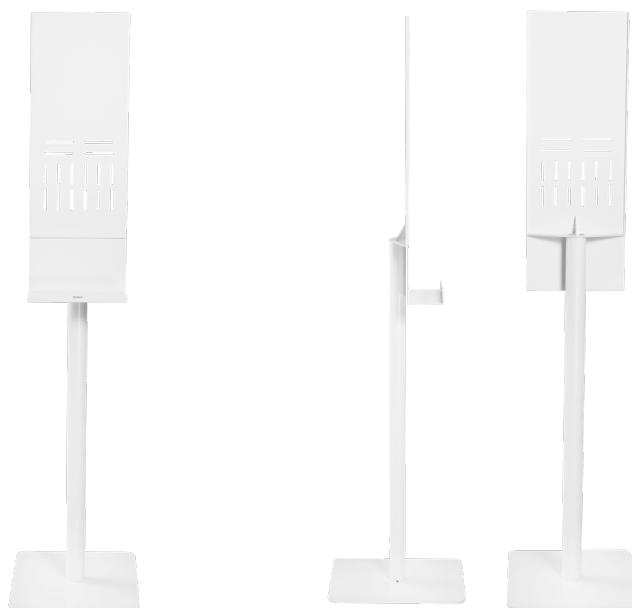

- Drip tray
- Stable base in metal
- Easy-to-clean surfaces

PRODUCT DATA

Product category:	Soap dispenser floor stand
Material:	Steel, plastic
Surface finish:	Powder coating
Applicable device:	Universal
Color:	Matte white
Dimensions:	300 x 400 x 1606 mm
Accessory kit package:	Normal/ziplock polybag
Instruction manual included:	Yes

LOGISTICS DATA

Article number:	DELO-0610
Brand:	DELTAACO
EAN code:	7333048050250
Country of origin:	China
Custom tariff number:	N/A
Master carton packing unit:	1 pc
Master carton gross weight:	11 kg
Master carton dimensions:	103 x 31,5 x 12 cm
Package type:	Box
Package weight:	10.9 kg
Package dimensions:	N/A