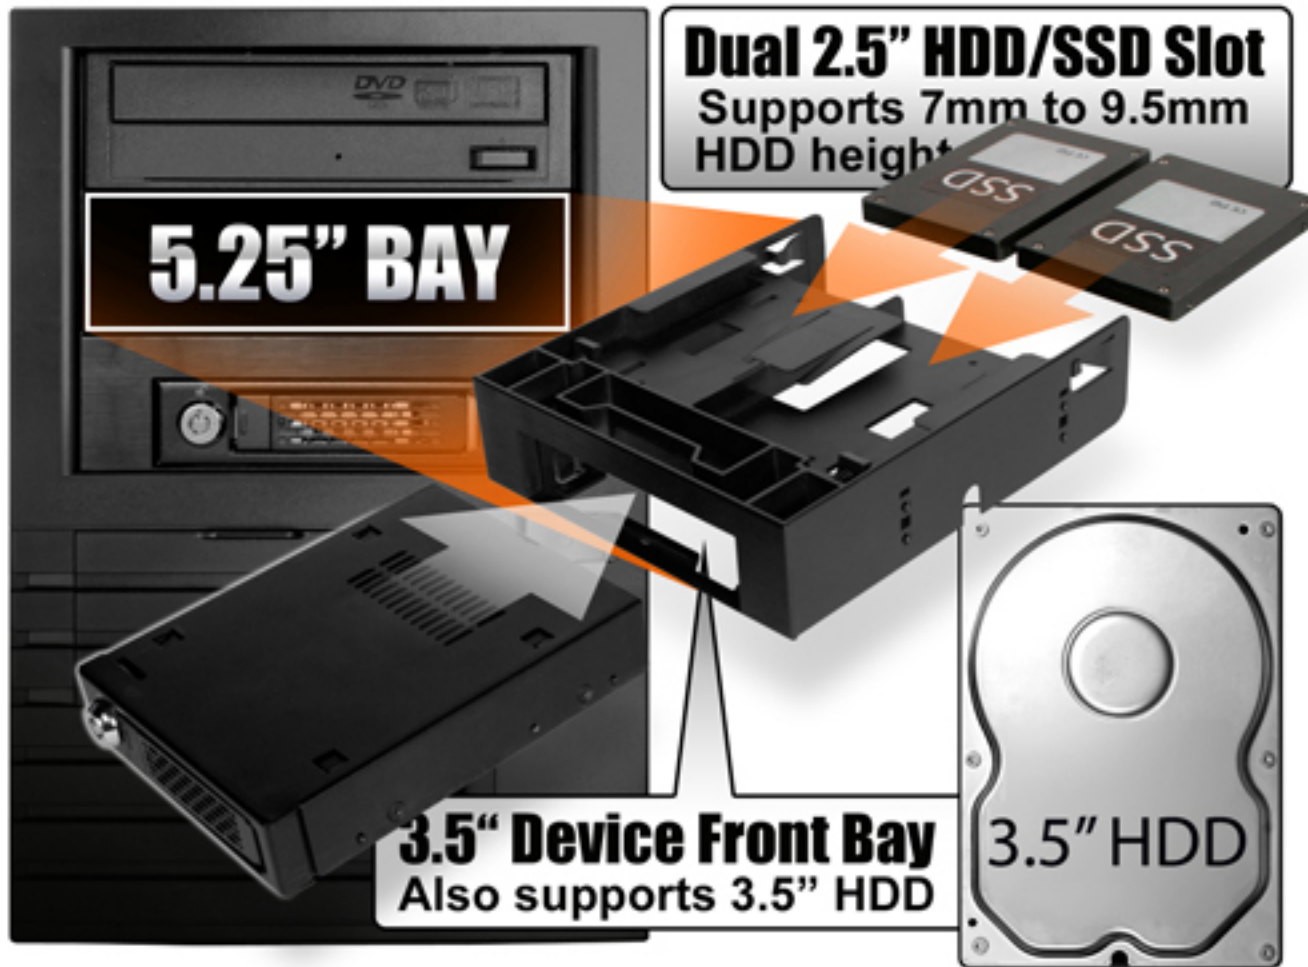

FLEX-FIT Trio MB343SP

2 x 2.5" HDD/SSD to 5.25" Bracket with
1 x 3.5" Drive / Device Bay

ICY DOCK
www.icydock.com

3.5" Mobile Rack 3.5" Multimedia Device 3.5" Fan Controller

Dual 2.5" HDD/SSD Slot
Supports 7mm to 9.5mm
HDD height

5.25" BAY

3.5" Device Front Bay
Also supports 3.5" HDD

3.5" HDD

3.5" Device Screw-less Installation

2.5" HDD/SSD Screw-less Installation

3.5" HDD/Bracket Installation

▲ Support 2.5" to 3.5" SSD Bracket (EZ-Fit)

FLEX-FIT Trio MB343SP Features & Specs

- * Compatible with any standard 5.25" device bay
- * Fits 1 x 3.5" device / hard drive & 2 x 2.5" SSD/HDD
- * Durable one piece, lightweight construction
- * Snap off front panel dust cover
- * Smart-Tip locking mechanism for screwless 3.5" device installation
- * Screw-less installation design for 2.5" SSD/HDD slots
- * Side screw holes for 3.5" hard drive installation
- * Compatible with our 3.5" mobile racks and brackets

Model Number	MB343SP
Color	Black
Drive Fit	1 x 3.5" device or hard drive 2 x 2.5" IDE/SATA HDD & SSD (7-9.5mm)
Device Fit	1 x 5.25" half height device bay
Material	Plastic
Dimension (L x W x H)	148.5 x 41.3 x 170mm
Weight	115g
Package Contents	Device, User Manual, Screws