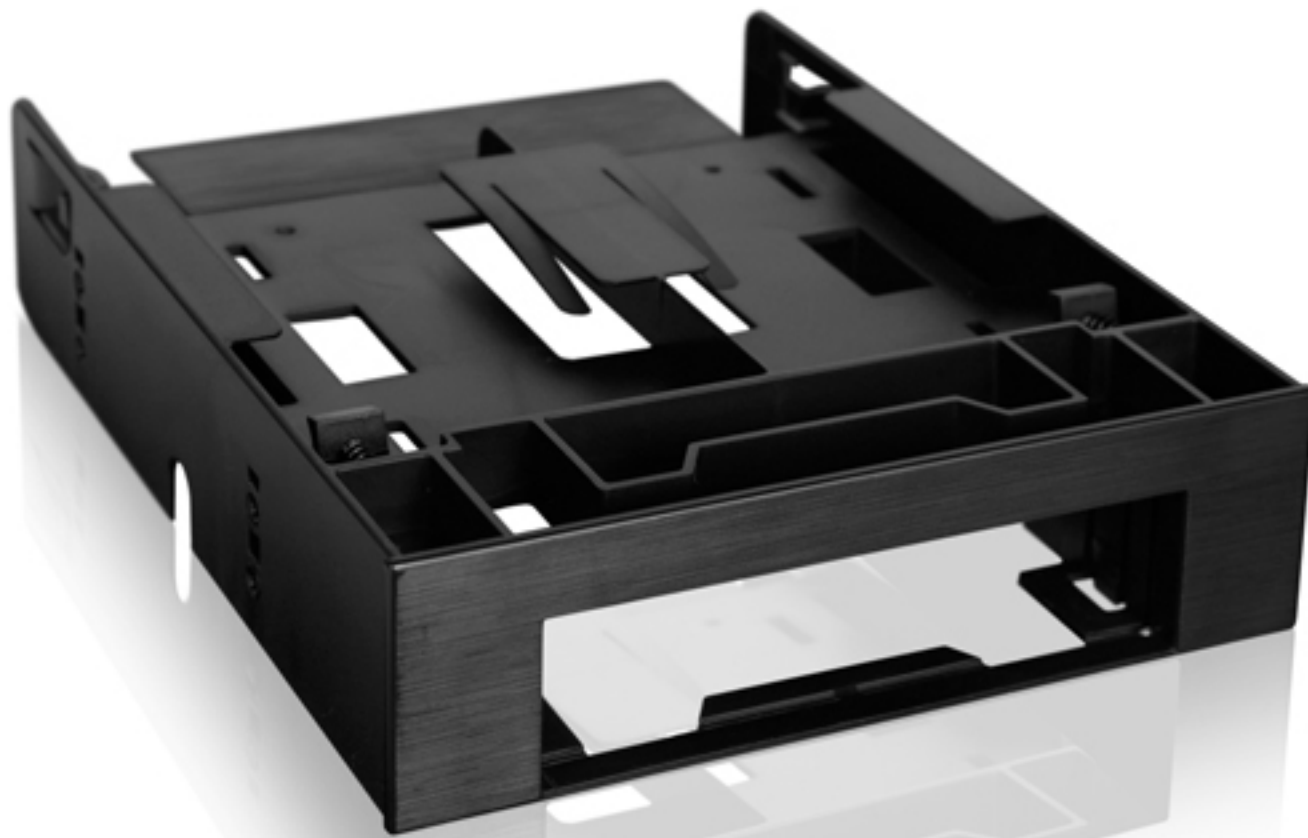

FLEX-FIT Trio MB343SP

2 x 2.5" HDD/SSD to 5.25" Bracket with
1 x 3.5" Drive / Device Bay

ICY DOCK
www.icydock.com

3.5" Mobile Rack 3.5" Multimedia Device 3.5" Fan Controller

Dual 2.5" HDD/SSD Slot
Supports 7mm to 9.5mm
HDD height

5.25" BAY

3.5" Device Front Bay
Also supports 3.5" HDD

3.5" HDD

3.5" Device Screw-less Installation

2.5" HDD/SSD Screw-less Installation

3.5" HDD/Bracket Installation

▲ Support 2.5" to 3.5" SSD Bracket (EZ-Fit)

FLEX-FIT Trio MB343SP Features & Specs

- * Compatible with any standard 5.25" device bay
- * Fits 1 x 3.5" device / hard drive & 2 x 2.5" SSD/HDD
- * Durable one piece, lightweight construction
- * Snap off front panel dust cover
- * Smart-Tip locking mechanism for screwless 3.5" device installation
- * Screw-less installation design for 2.5" SSD/HDD slots
- * Side screw holes for 3.5" hard drive installation
- * Compatible with our 3.5" mobile racks and brackets

Model Number	MB343SP
Color	Black
Drive Fit	1 x 3.5" device or hard drive 2 x 2.5" IDE/SATA HDD & SSD (7-9.5mm)
Device Fit	1 x 5.25" half height device bay
Material	Plastic
Dimension (L x W x H)	148.5 x 41.3 x 170mm
Weight	115g
Package Contents	Device, User Manual, Screws