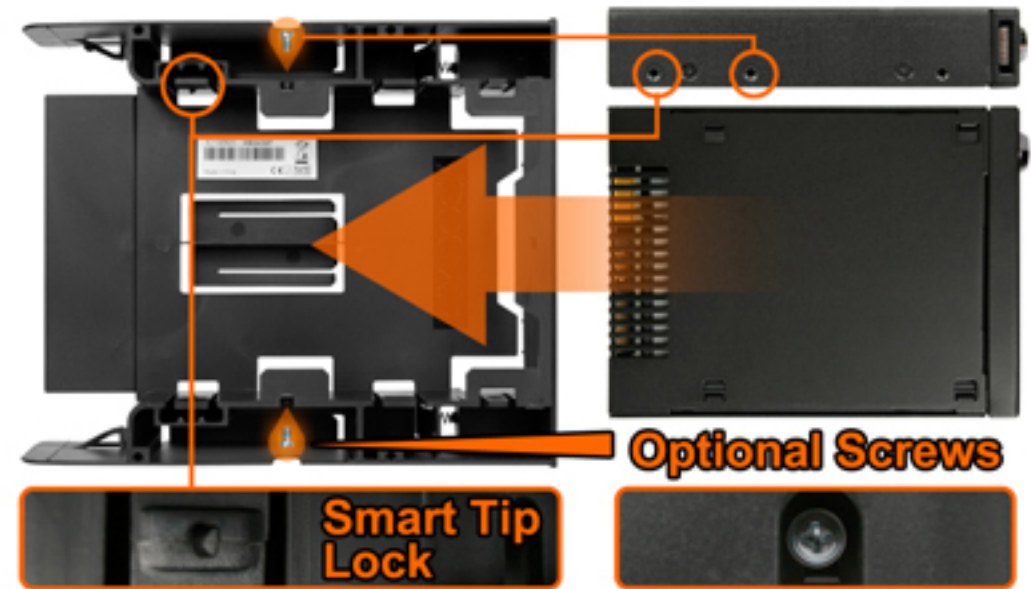

FLEX-FIT Trio MB343SP

2 x 2.5" HDD/SSD to 5.25" Bracket with
1 x 3.5" Drive / Device Bay

ICY DOCK
www.icydock.com

3.5" Mobile Rack 3.5" Multimedia Device 3.5" Fan Controller

Dual 2.5" HDD/SSD Slot
Supports 7mm to 9.5mm
HDD height

5.25" BAY

3.5" Device Front Bay
Also supports 3.5" HDD

3.5" HDD

3.5" Device Screw-less Installation

2.5" HDD/SSD Screw-less Installation

3.5" HDD/Bracket Installation

▲ Support 2.5" to 3.5" SSD Bracket (EZ-Fit)

FLEX-FIT Trio MB343SP Features & Specs

- * Compatible with any standard 5.25" device bay
- * Fits 1 x 3.5" device / hard drive & 2 x 2.5" SSD/HDD
- * Durable one piece, lightweight construction
- * Snap off front panel dust cover
- * Smart-Tip locking mechanism for screwless 3.5" device installation
- * Screw-less installation design for 2.5" SSD/HDD slots
- * Side screw holes for 3.5" hard drive installation
- * Compatible with our 3.5" mobile racks and brackets

Model Number	MB343SP
Color	Black
Drive Fit	1 x 3.5" device or hard drive 2 x 2.5" IDE/SATA HDD & SSD (7-9.5mm)
Device Fit	1 x 5.25" half height device bay
Material	Plastic
Dimension (L x W x H)	148.5 x 41.3 x 170mm
Weight	115g
Package Contents	Device, User Manual, Screws