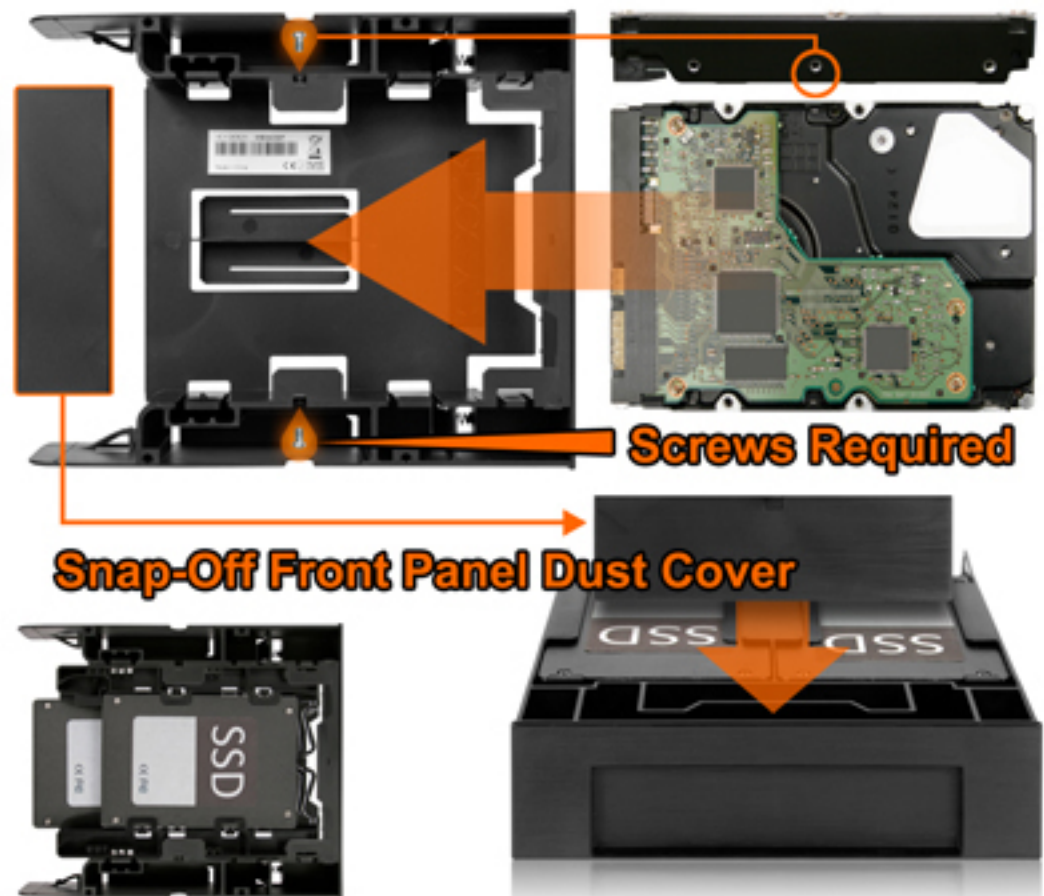

FLEX-FIT Trio MB343SP

2 x 2.5" HDD/SSD to 5.25" Bracket with
1 x 3.5" Drive / Device Bay

ICY DOCK
www.icydock.com

3.5" Mobile Rack 3.5" Multimedia Device 3.5" Fan Controller

Dual 2.5" HDD/SSD Slot
Supports 7mm to 9.5mm
HDD height

5.25" BAY

3.5" Device Front Bay
Also supports 3.5" HDD

3.5" HDD

3.5" Device Screw-less Installation

2.5" HDD/SSD Screw-less Installation

3.5" HDD/Bracket Installation

▲ Support 2.5" to 3.5" SSD Bracket (EZ-Fit)

FLEX-FIT Trio MB343SP Features & Specs

- * Compatible with any standard 5.25" device bay
- * Fits 1 x 3.5" device / hard drive & 2 x 2.5" SSD/HDD
- * Durable one piece, lightweight construction
- * Snap off front panel dust cover
- * Smart-Tip locking mechanism for screwless 3.5" device installation
- * Screw-less installation design for 2.5" SSD/HDD slots
- * Side screw holes for 3.5" hard drive installation
- * Compatible with our 3.5" mobile racks and brackets

Model Number	MB343SP
Color	Black
Drive Fit	1 x 3.5" device or hard drive 2 x 2.5" IDE/SATA HDD & SSD (7-9.5mm)
Device Fit	1 x 5.25" half height device bay
Material	Plastic
Dimension (L x W x H)	148.5 x 41.3 x 170mm
Weight	115g
Package Contents	Device, User Manual, Screws