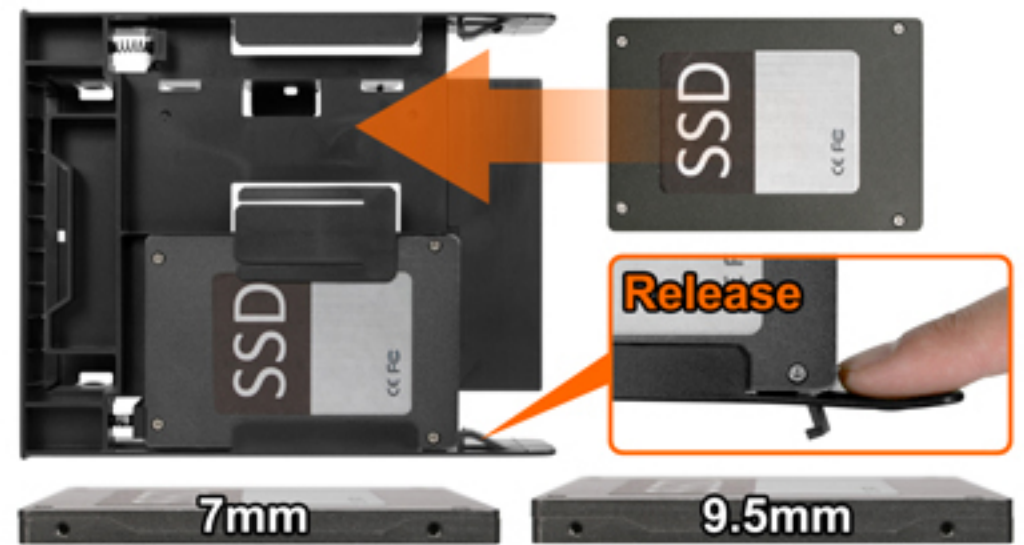

FLEX-FIT Trio MB343SP

2 x 2.5" HDD/SSD to 5.25" Bracket with
1 x 3.5" Drive / Device Bay

ICY DOCK
www.icydock.com

3.5" Mobile Rack 3.5" Multimedia Device 3.5" Fan Controller

Dual 2.5" HDD/SSD Slot
Supports 7mm to 9.5mm
HDD height

5.25" BAY

3.5" Device Front Bay
Also supports 3.5" HDD

3.5" HDD

3.5" Device Screw-less Installation

2.5" HDD/SSD Screw-less Installation

3.5" HDD/Bracket Installation

▲ Support 2.5" to 3.5" SSD Bracket (EZ-Fit)

FLEX-FIT Trio MB343SP Features & Specs

- * Compatible with any standard 5.25" device bay
- * Fits 1 x 3.5" device / hard drive & 2 x 2.5" SSD/HDD
- * Durable one piece, lightweight construction
- * Snap off front panel dust cover
- * Smart-Tip locking mechanism for screwless 3.5" device installation
- * Screw-less installation design for 2.5" SSD/HDD slots
- * Side screw holes for 3.5" hard drive installation
- * Compatible with our 3.5" mobile racks and brackets

Model Number	MB343SP
Color	Black
Drive Fit	1 x 3.5" device or hard drive 2 x 2.5" IDE/SATA HDD & SSD (7-9.5mm)
Device Fit	1 x 5.25" half height device bay
Material	Plastic
Dimension (L x W x H)	148.5 x 41.3 x 170mm
Weight	115g
Package Contents	Device, User Manual, Screws