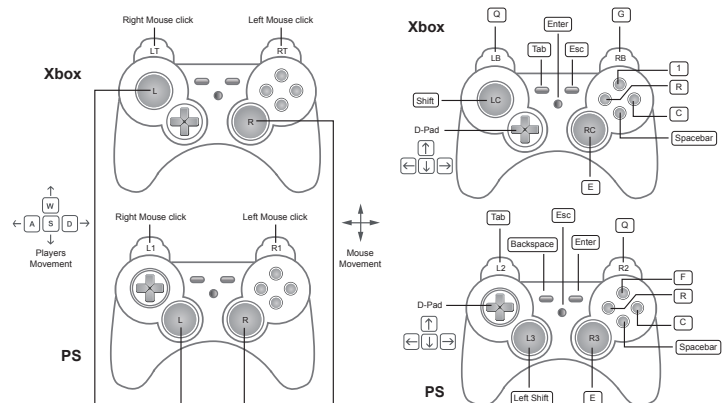

Key mapping

Specifications

Function	PHANTOM-S
Switches	
Reset	1 x Semi-recessed Pushbutton
LEDs	
Turbo / KB Mode	1 (Orange)
Setting	1 (Blue)
Power	1 (Blue)
Emulation	
Keyboard	USB, Emulation
Mouse	USB, Emulation
Gamepad	USB, Bypass
Power Consumption	5 V, 1.95 W
Environmental	
Operating Temperature	0° - 50° C
Storage Temperature	-20° - 60° C
Humidity	0 - 80% RH, Non-condensing
Connectors	
Front	3 x USB Type A Female (White)
Rear	3 x Mini USB Type A Female (Black) 1 x 3.5 mm Data Jack (Black, Reserved)
Physical Properties	
Housing	Metal
Weight	0.18 kg
Dimensions (L x W x H)	10.6 x 7.9 x 2.44 cm