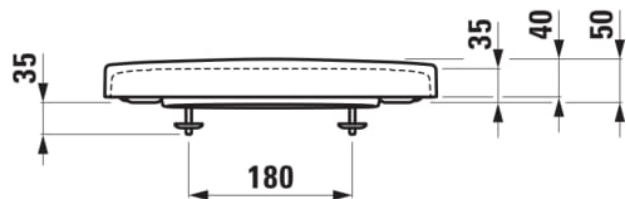

MEDA

WC seat and cover, removable, with lowering system, Chrom hinges

DIMENSIONS

Length	447 mm
Width	365 mm
Height	54 mm

COLOUR AND FINISH

000 White

OPTIONS

000 - standard option

Net weight (kg) : 2.7

Shape : Round

Soft close system

TECHNICAL DRAWINGS

COMPATIBLE WITH

Wall-hung WC Silent flush/'rimless', washdown, advanced, without flushing rim, compact

**H820113...0001**

Wall-hung WC Silent flush/'rimless', washdown, advanced, without flushing rim