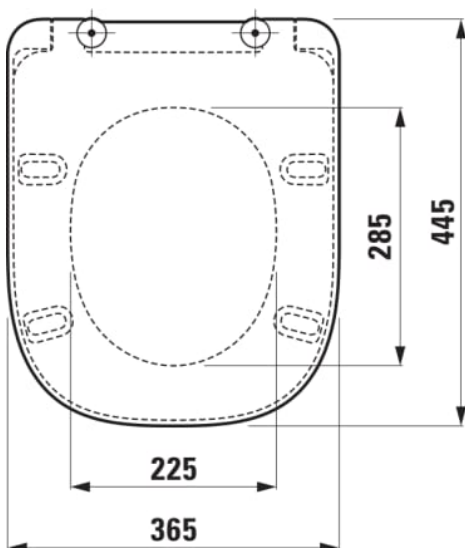

MEDA

WC seat and cover, removable, with lowering system, Chrom hinges

DIMENSIONS

Length	447 mm
Width	365 mm
Height	54 mm

COLOUR AND FINISH

000 White

OPTIONS

000 - standard option

Net weight (kg) : 2.7

Shape : Round

Soft close system

TECHNICAL DRAWINGS

COMPATIBLE WITH

Wall-hung WC Silent flush/'rimless', washdown, advanced, without flushing rim, compact

**H820113...0001**

Wall-hung WC Silent flush/'rimless', washdown, advanced, without flushing rim