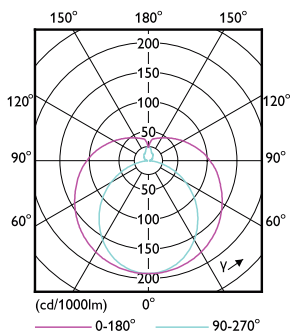

Photometric data

LEDtube MAS 8W G5 1000lm

LEDtube MAS G3 8W G13 1050lm 840-GUL