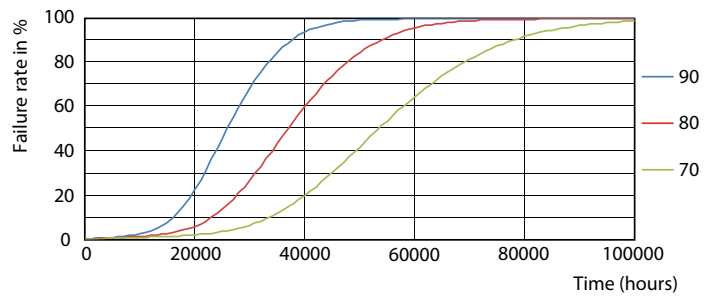

## Lifetime

Life Expectancy Diagram

LEDtube MAS 1 26W 50K LifetimeVsTc-LED

LEDtube MAS G3 8W 50K LumenVsTc-LMP

LEDtube MAS 1 26W 50K FailureRate-LED