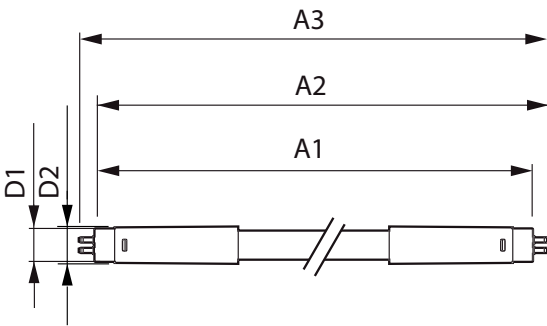

## Mechanical and housing

Bulb Finish	Frosted
Bulb Material	Glass
Product Length	600 mm
Bulb Shape	Tube, double-ended

## Product data

Full product code	871951433427400
Order product name	MASTER LEDtube 600mm HE 8W 840 T5 EU
EAN/UPC - Product	8719514334274
Order code	929003044202
Numerator - Quantity Per Pack	1
Numerator - Packs per outer box	10
Material Nr. (12NC)	929003044202
Net Weight (Piece)	0.232 kg

## Dimensional drawing

MASTER LEDtube 600mm HE 8W 840 T5 EU

Product	D1	D2	A1	A2	A3
MASTER LEDtube 600mm HE 8W 840 T5 EU	15.8 mm	19 mm	549 mm	556.1 mm	563.2 mm