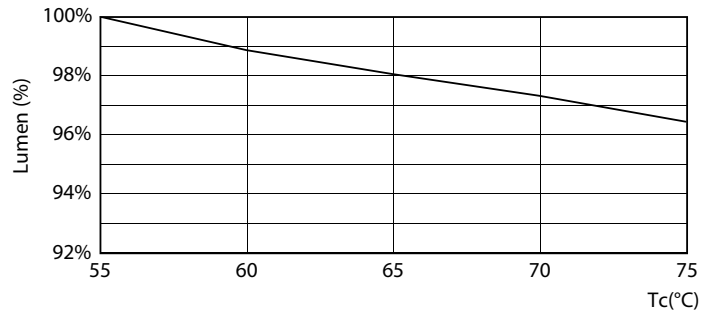

LEDtube MAS G3 8W 50K LumenVsTc-LMP

Lifetime