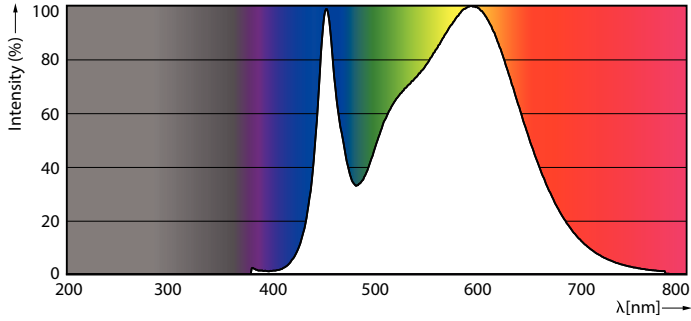

MASTER LEDtube Mains T5

Photometric data

LEDtube MAS G3 8W G13 1050lm 840-POC