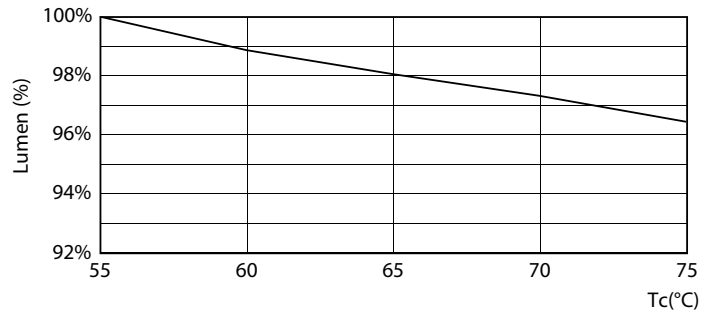

Product data

General information	
Cap-Base	G5 [G5]
CE mark	Yes
EU RoHS compliant	Yes
Nominal Lifetime (Nom)	50000 h
Switching Cycle	200000
Flux measurement reference	Sphere
Tier	MASTER
Light technical	
Color Code	830 [CCT of 3000K]
Beam Angle (Nom)	200 °
Luminous Flux (Nom)	2300 lm
Color Designation	White (WH)
Correlated Color Temperature (Nom)	3000 K
Luminous Efficacy (rated) (Nom)	139.00 lm/W
Color Consistency	<6
Color Rendering Index (Nom)	80

LEDtube MAS G3 16,5W G13 2300lm 830-GUL

MASTER LEDtube Mains T5

Photometric data

LEDtube MAS G3 16,5W G13 2300lm 830-POC

Lifetime

Life Expectancy Diagram

LEDtube MAS 1 26W 50K LifetimeVsTc-LED

LEDtube MAS G3 8W 50K LumenVsTc-LMP