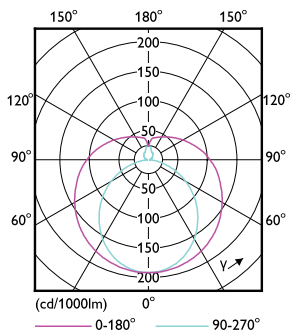

Product data

General information	
Cap-Base	G5 [G5]
CE mark	Yes
EU RoHS compliant	Yes
Nominal Lifetime (Nom)	50000 h
Switching Cycle	200000
Flux measurement reference	Sphere
Tier	MASTER
Light technical	
Color Code	830 [CCT of 3000K]
Beam Angle (Nom)	200 °
Luminous Flux (Nom)	2300 lm
Color Designation	White (WH)
Correlated Color Temperature (Nom)	3000 K
Luminous Efficacy (rated) (Nom)	139.00 lm/W
Color Consistency	<6
Color Rendering Index (Nom)	80

Dimensional drawing

MASTER LEDtube 1200mm HE 16.5W 830 T5 EU

Product	D1	D2	A1	A2	A3
MASTER LEDtube 1200mm HE 16.5W 830 T5 EU	15.8 mm	19 mm	1149 mm	1156.1 mm	1163.2 mm

Photometric data

LEDtube MAS 8W G5 1000lm