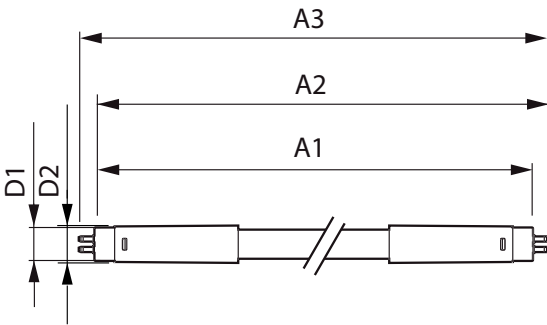

Product data

General information	
Cap-Base	G5 [G5]
CE mark	Yes
EU RoHS compliant	Yes
Nominal Lifetime (Nom)	50000 h
Switching Cycle	200000
Flux measurement reference	Sphere
Tier	MASTER
Light technical	
Color Code	830 [CCT of 3000K]
Beam Angle (Nom)	200 °
Luminous Flux (Nom)	2300 lm
Color Designation	White (WH)
Correlated Color Temperature (Nom)	3000 K
Luminous Efficacy (rated) (Nom)	139.00 lm/W
Color Consistency	<6
Color Rendering Index (Nom)	80

MASTER LEDtube Mains T5

Controls and dimming

Dimmable	No
----------	----

Mechanical and housing

Bulb Finish	Frosted
Bulb Material	Glass
Product Length	1200 mm
Bulb Shape	Tube, double-ended

Approval and application

Product data

Full product code	871951433431100
Order product name	MASTER LEDtube 1200mm HE 16.5W 830 T5 EU
EAN/UPC - Product	8719514334311
Order code	929003044402
Numerator - Quantity Per Pack	1
Numerator - Packs per outer box	10
Material Nr. (12NC)	929003044402
Net Weight (Piece)	0.215 kg

Dimensional drawing

MASTER LEDtube 1200mm HE 16.5W 830 T5 EU

Product	D1	D2	A1	A2	A3
MASTER LEDtube 1200mm HE 16.5W 830 T5 EU	15.8 mm	19 mm	1149 mm	1156.1 mm	1163.2 mm

Photometric data

LEDtube MAS 8W G5 1000lm