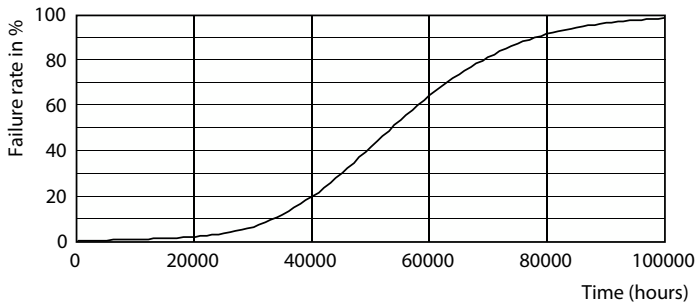

LEDtube MAS G3 16,5W G13 2300lm 830-GUL

MASTER LEDtube Mains T5

Photometric data

LEDtube MAS G3 16,5W G13 2300lm 830-POC

Lifetime

Life Expectancy Diagram

LEDtube MAS 1 26W 50K LifetimeVsTc-LED

LEDtube MAS G3 8W 50K LumenVsTc-LMP