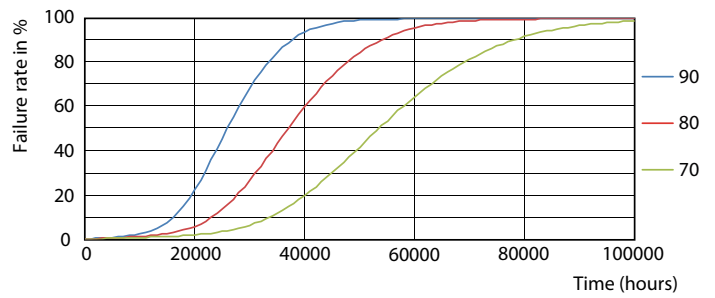

Product data

General information	
Cap-Base	G5 [G5]
CE mark	Yes
EU RoHS compliant	Yes
Nominal Lifetime (Nom)	50000 h
Switching Cycle	200000
Flux measurement reference	Sphere
Tier	MASTER
Light technical	
Color Code	830 [CCT of 3000K]
Beam Angle (Nom)	200 °
Luminous Flux (Nom)	2300 lm
Color Designation	White (WH)
Correlated Color Temperature (Nom)	3000 K
Luminous Efficacy (rated) (Nom)	139.00 lm/W
Color Consistency	<6
Color Rendering Index (Nom)	80

LEDtube MAS G3 16,5W G13 2300lm 830-GUL

MASTER LEDtube Mains T5

Photometric data

LEDtube MAS G3 16,5W G13 2300lm 830-POC

Lifetime

Life Expectancy Diagram

LEDtube MAS 1 26W 50K LifetimeVsTc-LED

LEDtube MAS G3 8W 50K LumenVsTc-LMP