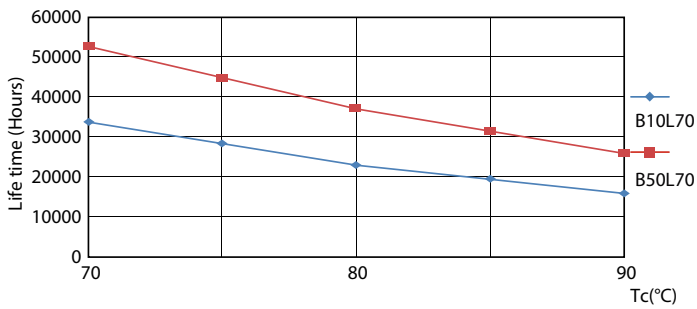

Product data

General information	
Cap-Base	G5 [G5]
CE mark	Yes
EU RoHS compliant	Yes
Nominal Lifetime (Nom)	50000 h
Switching Cycle	200000
Flux measurement reference	Sphere
Tier	MASTER
Light technical	
Color Code	830 [CCT of 3000K]
Beam Angle (Nom)	200 °
Luminous Flux (Nom)	2300 lm
Color Designation	White (WH)
Correlated Color Temperature (Nom)	3000 K
Luminous Efficacy (rated) (Nom)	139.00 lm/W
Color Consistency	<6
Color Rendering Index (Nom)	80

LEDtube MAS G3 16,5W G13 2300lm 830-GUL

MASTER LEDtube Mains T5

Photometric data

LEDtube MAS G3 16,5W G13 2300lm 830-POC

Lifetime

Life Expectancy Diagram

LEDtube MAS 1 26W 50K LifetimeVsTc-LED

LEDtube MAS G3 8W 50K LumenVsTc-LMP