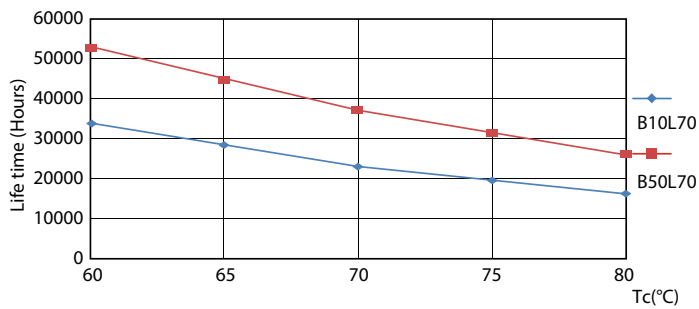

Levetid

LifetimeVsTc