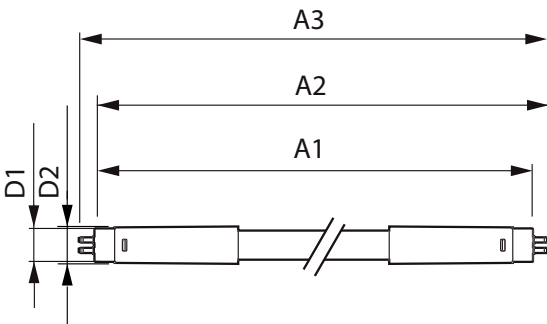

Product data

General information	
Cap-Base	G5 [G5]
CE mark	Yes
EU RoHS compliant	Yes
Nominal Lifetime (Nom)	50000 h
Switching Cycle	200000
Flux measurement reference	Sphere
Tier	MASTER
Light technical	
Color Code	830 [CCT of 3000K]
Beam Angle (Nom)	200 °
Luminous Flux (Nom)	2800 lm
Color Designation	White (WH)
Correlated Color Temperature (Nom)	3000 K
Luminous Efficacy (rated) (Nom)	140.00 lm/W
Color Consistency	<6
Color Rendering Index (Nom)	80

MASTER LEDtube Mains T5

Controls and dimming

Dimmable	No
----------	----

Mechanical and housing

Bulb Finish	Frosted
Bulb Material	Glass
Product Length	1500 mm
Bulb Shape	Tube, double-ended

Approval and application

Energy Efficiency Class	D
Energy Saving Product	Yes
Approval Marks	RoHS compliance CE marking KEMA Keur certificate

Energy Consumption kWh/1000 h	20 kWh
EPREL Registration Number	467354

Product data

Full product code	871951433437300
Order product name	MASTER LEDtube 1500mm HE 20W 830 T5 EU
EAN/UPC - Product	8719514334373
Order code	929002421202
Numerator - Quantity Per Pack	1
Numerator - Packs per outer box	10
Material Nr. (12NC)	929002421202
Net Weight (Piece)	0.176 kg

Dimensional drawing

MASTER LEDtube 1500mm HE 20W 830 T5 EU

Product	D1	D2	A1	A2	A3
MASTER LEDtube 1500mm HE 20W 830 T5 EU	15.8 mm	19 mm	1449 mm	1454.9 mm	1463.2 mm

Photometric data

LEDtube MAS 8W G5 1000lm