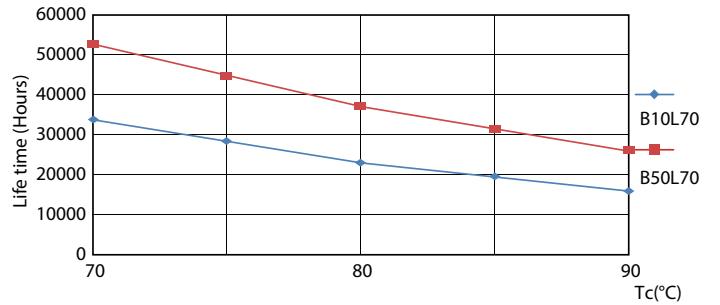

Product data

General information	
Cap-Base	G5 [G5]
CE mark	Yes
EU RoHS compliant	Yes
Nominal Lifetime (Nom)	50000 h
Switching Cycle	200000
Flux measurement reference	Sphere
Tier	MASTER
Light technical	
Color Code	830 [CCT of 3000K]
Beam Angle (Nom)	200 °
Luminous Flux (Nom)	2800 lm
Color Designation	White (WH)
Correlated Color Temperature (Nom)	3000 K
Luminous Efficacy (rated) (Nom)	140.00 lm/W
Color Consistency	<6
Color Rendering Index (Nom)	80

LEDtube MAS 20W G5 2800lm 830

MASTER LEDtube Mains T5

Photometric data

LEDtube MAS 16,5W G5 2300lm 830

Lifetime

Life Expectancy Diagram

LEDtube MAS 1 26W 50K LifetimeVsTc-LED

LEDtube MAS 1 26W 50K FailureRate-LED