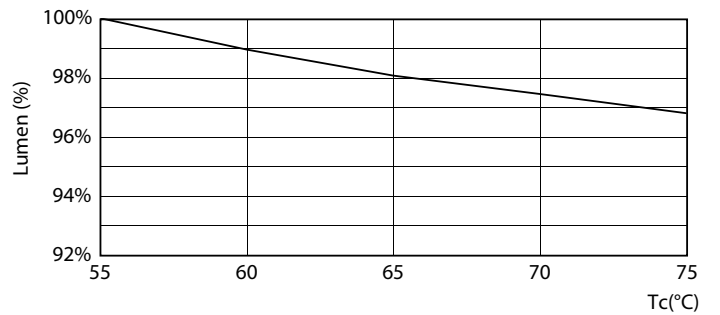

LEDtube MAS 20W G5 2800lm 830

MASTER LEDtube Mains T5

Photometric data

LEDtube MAS 16,5W G5 2300lm 830

Lifetime

Life Expectancy Diagram

LEDtube MAS 1 26W 50K LifetimeVsTc-LED

LEDtube MAS 1 26W 50K FailureRate-LED