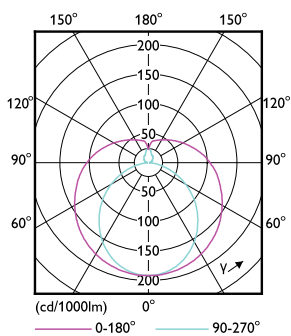

Product data

General information	
Cap-Base	G5 [G5]
CE mark	Yes
EU RoHS compliant	Yes
Nominal Lifetime (Nom)	50000 h
Switching Cycle	200000
Flux measurement reference	Sphere
Tier	MASTER
Light technical	
Color Code	830 [CCT of 3000K]
Beam Angle (Nom)	200 °
Luminous Flux (Nom)	2800 lm
Color Designation	White (WH)
Correlated Color Temperature (Nom)	3000 K
Luminous Efficacy (rated) (Nom)	140.00 lm/W
Color Consistency	<6
Color Rendering Index (Nom)	80

Energy Efficiency Class	D
Energy Saving Product	Yes
Approval Marks	RoHS compliance CE marking KEMA Keur certificate

Energy Consumption kWh/1000 h	20 kWh
EPREL Registration Number	467354

Product data

Full product code	871951433437300
Order product name	MASTER LEDtube 1500mm HE 20W 830 T5 EU
EAN/UPC - Product	8719514334373
Order code	929002421202
Numerator - Quantity Per Pack	1
Numerator - Packs per outer box	10
Material Nr. (12NC)	929002421202
Net Weight (Piece)	0.176 kg

Dimensional drawing

MASTER LEDtube 1500mm HE 20W 830 T5 EU

Product	D1	D2	A1	A2	A3
MASTER LEDtube 1500mm HE 20W 830 T5 EU	15.8 mm	19 mm	1449 mm	1454.9 mm	1463.2 mm

Photometric data

LEDtube MAS 8W G5 1000lm