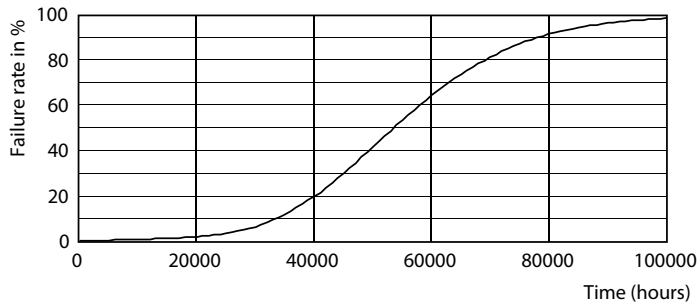

LEDtube MAS 20W G5 2800lm 830

MASTER LEDtube Mains T5

Photometric data

LEDtube MAS 16,5W G5 2300lm 830

Lifetime

Life Expectancy Diagram

LEDtube MAS 1 26W 50K LifetimeVsTc-LED

LEDtube MAS 1 26W 50K FailureRate-LED