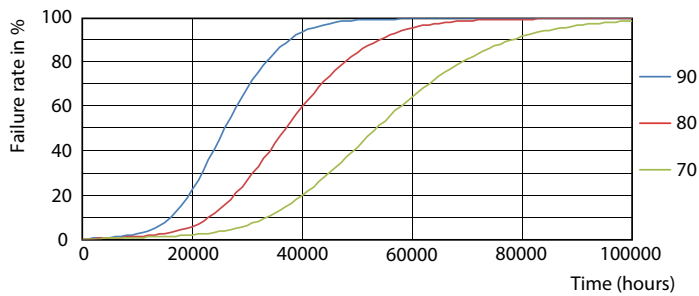

Product data

General information	
Cap-Base	G5 [G5]
CE mark	Yes
EU RoHS compliant	Yes
Nominal Lifetime (Nom)	50000 h
Switching Cycle	200000
Flux measurement reference	Sphere
Tier	MASTER
Light technical	
Color Code	830 [CCT of 3000K]
Beam Angle (Nom)	200 °
Luminous Flux (Nom)	2800 lm
Color Designation	White (WH)
Correlated Color Temperature (Nom)	3000 K
Luminous Efficacy (rated) (Nom)	140.00 lm/W
Color Consistency	<6
Color Rendering Index (Nom)	80

LEDtube MAS 20W G5 2800lm 830

MASTER LEDtube Mains T5

Photometric data

LEDtube MAS 16,5W G5 2300lm 830

Lifetime

Life Expectancy Diagram

LEDtube MAS 1 26W 50K LifetimeVsTc-LED

LEDtube MAS 1 26W 50K FailureRate-LED