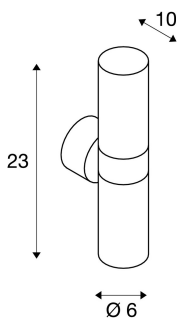

ASTINA

outdoor wall light, TCR50-SE, IP44, round, up/down, anthracite, max. 44W

The ASTINA OUT wall light is made of stainless steel and glass, which covers the lamp. Thanks to the position of the two sockets which are fitted, the mounted luminaire produces two equal but opposite cones of light (UP/DOWN). It is suitable for use outdoors thanks to its IP44 protection class. The electrical connection of the luminaire, which comes in various colours, is directly to the 230V mains supply.

TECHNICAL DATA

Item no.:	228775
Socket	GU10
Lamp	TCR50-SE
Number of sockets	2
Lamps included	0
Number of different light outlets	2
Primary nominal voltage	230V ~50Hz mA/V
Height	23.0 cm
Diameter	6.0 cm
Depth	10.0 cm
Net weight	0.86 kg
Gross weight	0.928 kg
IP Code	IP 44
Safety class	I
Assembly	Surface
Assembly details	Wall
Wattage	11.0 W
BIG WHITE Page	654