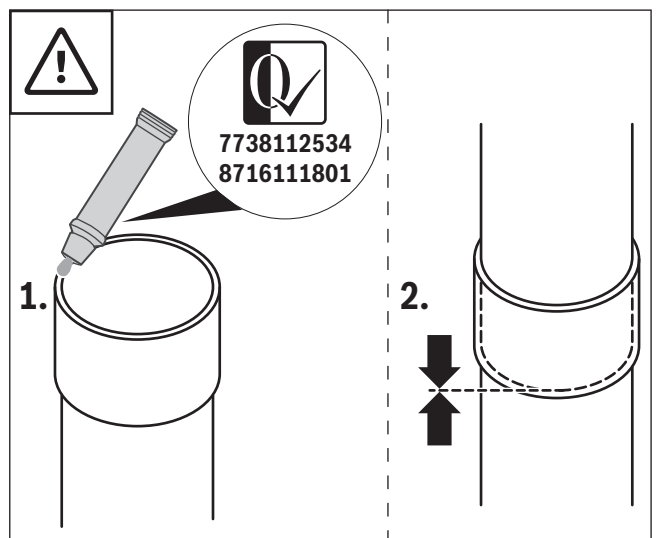

1 FC-060: 7738112527, FC-080: 7738112720, FC-0110: 7738112722

2 FC-0125: 7738113137, FC-0160: 7738113138, FC-0200: 7738113139

3

0010017800-002

Original Quality by Bosch Thermotechnik GmbH
 Sophienstraße 30-32; D-35576 Wetzlar/Germany