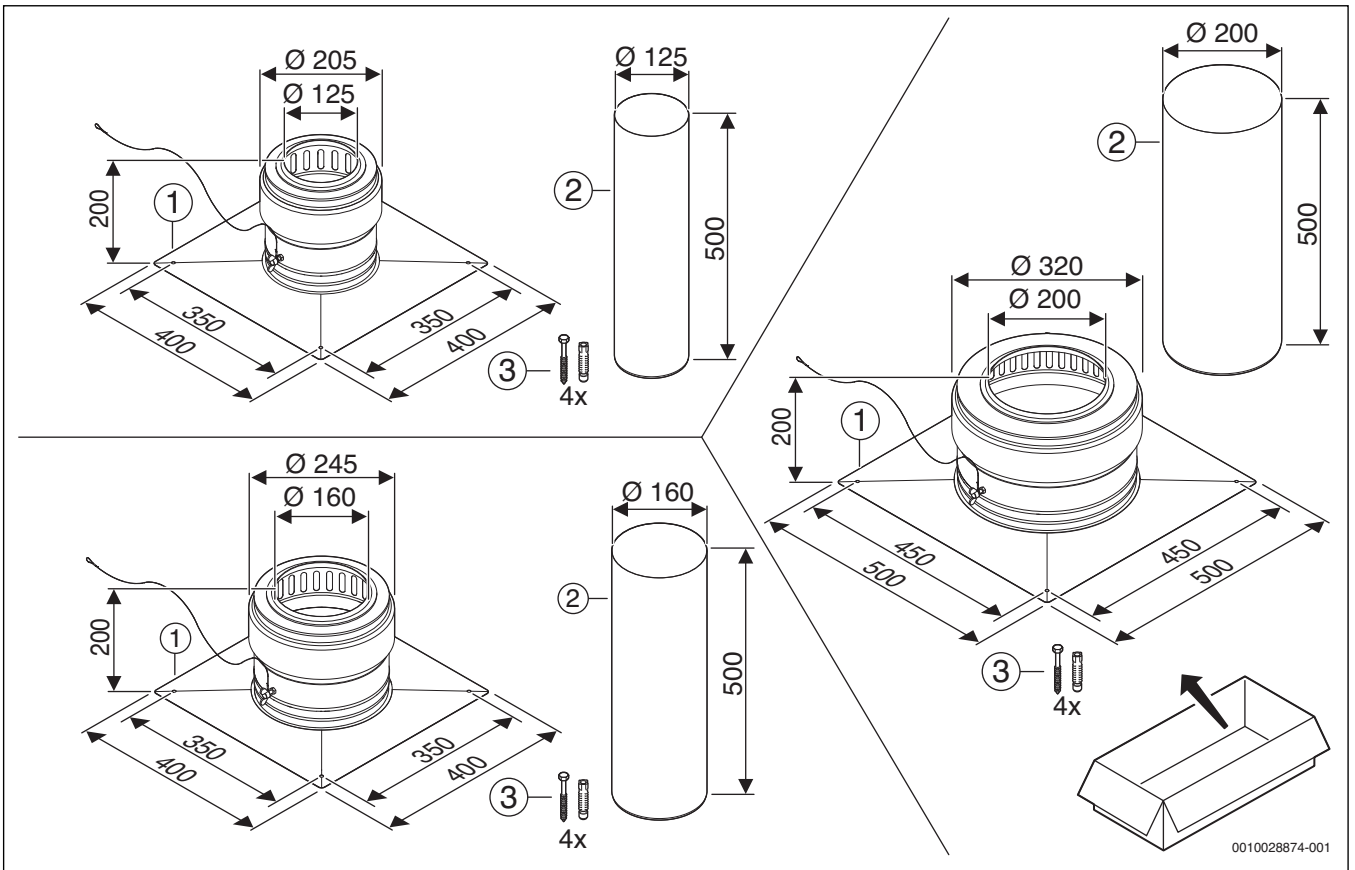

1 FC-060: 7738112527, FC-080: 7738112720, FC-0110: 7738112722

2 FC-0125: 7738113137, FC-0160: 7738113138, FC-0200: 7738113139

3

0010017800-002

Original Quality by Bosch Thermotechnik GmbH
 Sophienstraße 30-32; D-35576 Wetzlar/Germany