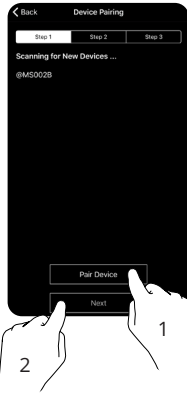

Rev: 30.06.2022

Pairing

Assign Shortcut

Assign Group

Assign Scene

Assign single device