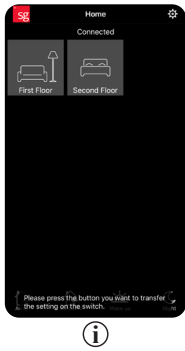

Rev: 30.06.2022

Pairing

Assign Shortcut

Assign Group

Assign Scene

Assign single device