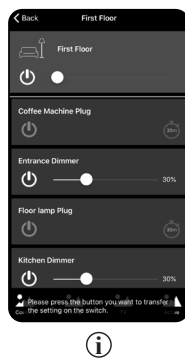

Rev: 30.06.2022

Pairing

Assign Shortcut

Assign Group

Assign Scene

Assign single device