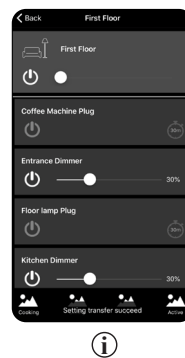

Rev: 30.06.2022

Pairing

Assign Shortcut

Assign Group

Assign Scene

Assign single device