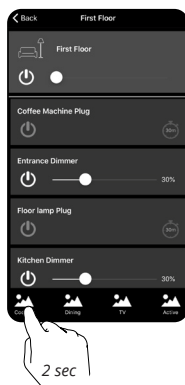

Rev: 30.06.2022

Pairing

Assign Shortcut

Assign Group

Assign Scene

Assign single device