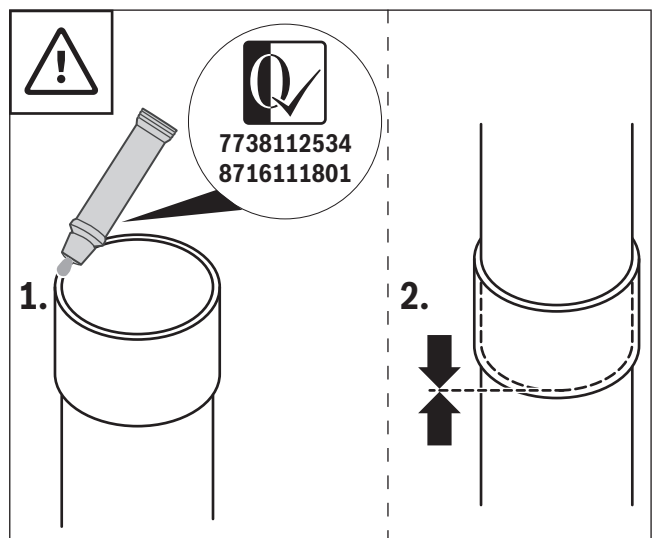

1 FC-060, 7738112635, Ø 60 mm

2 FC-080, 7738112719, Ø 80 mm

3 FC-110, 7738112721, Ø 110 mm

4

5

0010017800-002

Original Quality by Bosch Thermotechnik GmbH
 Sophienstraße 30-32; D-35576 Wetzlar/Germany