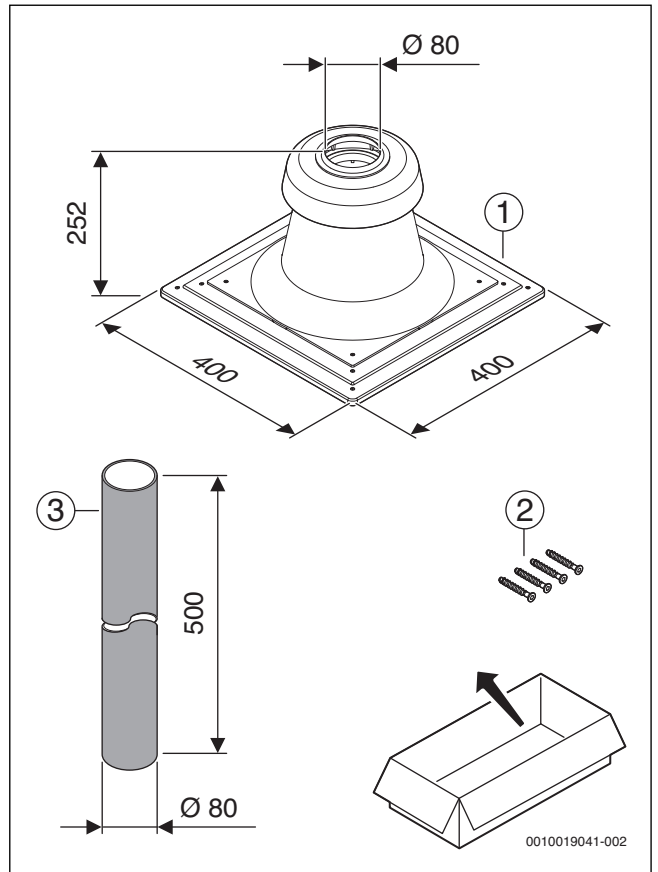

1 FC-060, 7738112635, Ø 60 mm

2 FC-080, 7738112719, Ø 80 mm

3 FC-110, 7738112721, Ø 110 mm

4

5

0010017800-002

Original Quality by Bosch Thermotechnik GmbH
 Sophienstraße 30-32; D-35576 Wetzlar/Germany