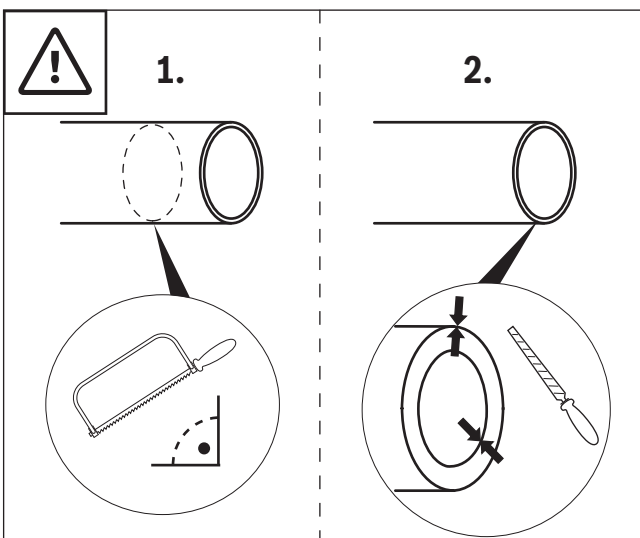

1 FC-060, 7738112635, Ø 60 mm

2 FC-080, 7738112719, Ø 80 mm

3 FC-110, 7738112721, Ø 110 mm

4

5

0010017800-002

Original Quality by Bosch Thermotechnik GmbH
 Sophienstraße 30-32; D-35576 Wetzlar/Germany