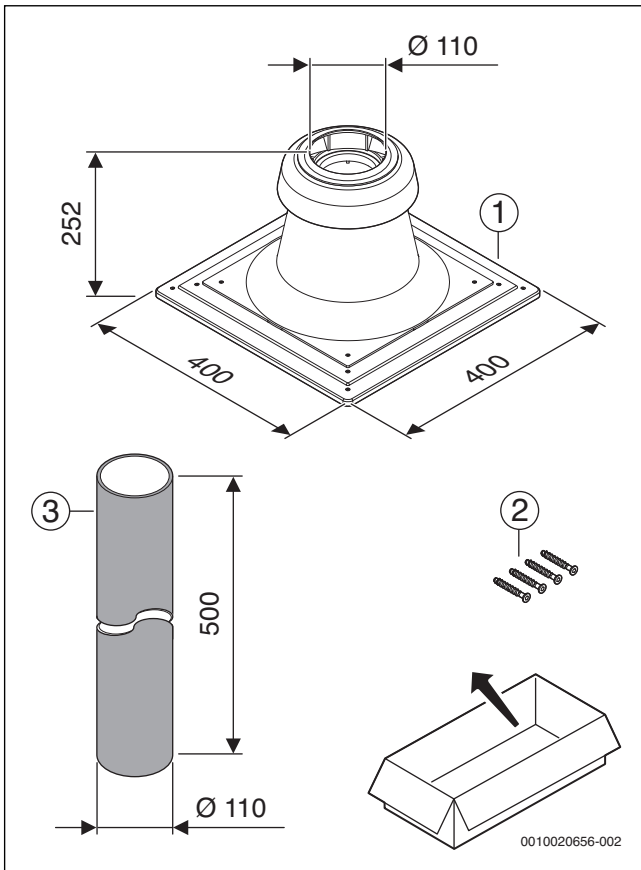

1 FC-060, 7738112635, Ø 60 mm

2 FC-080, 7738112719, Ø 80 mm

3 FC-110, 7738112721, Ø 110 mm

4

5

0010017800-002

Original Quality by Bosch Thermotechnik GmbH
 Sophienstraße 30-32; D-35576 Wetzlar/Germany