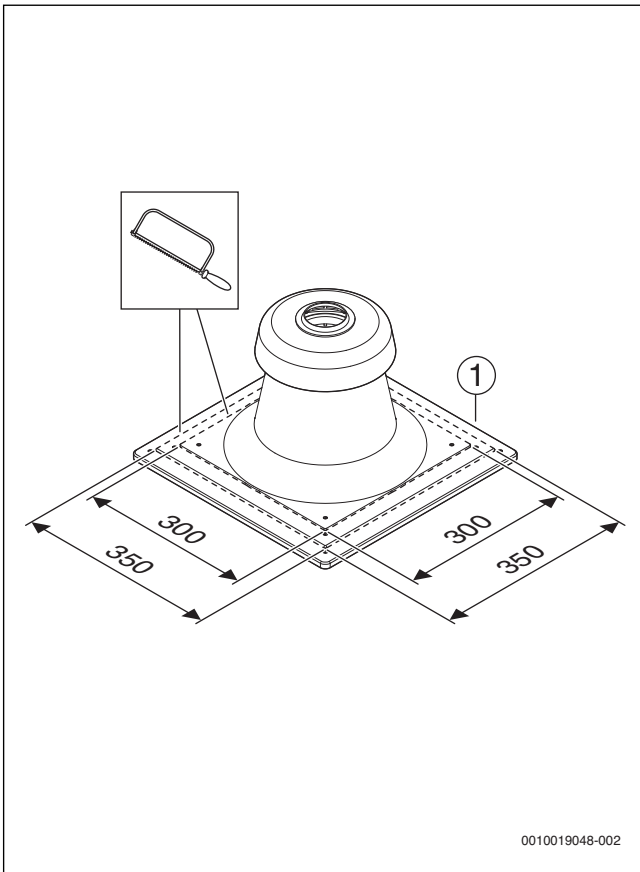

1 FC-060, 7738112635, Ø 60 mm

2 FC-080, 7738112719, Ø 80 mm

3 FC-110, 7738112721, Ø 110 mm

4

5

0010017800-002

Original Quality by Bosch Thermotechnik GmbH
 Sophienstraße 30-32; D-35576 Wetzlar/Germany