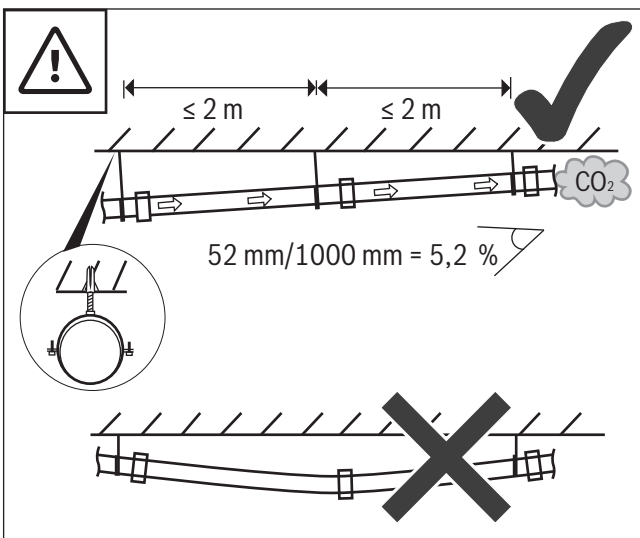

1 FC-060, 7738112635, Ø 60 mm

2 FC-080, 7738112719, Ø 80 mm

3 FC-110, 7738112721, Ø 110 mm

4

5

0010017800-002

Original Quality by Bosch Thermotechnik GmbH
 Sophienstraße 30-32; D-35576 Wetzlar/Germany