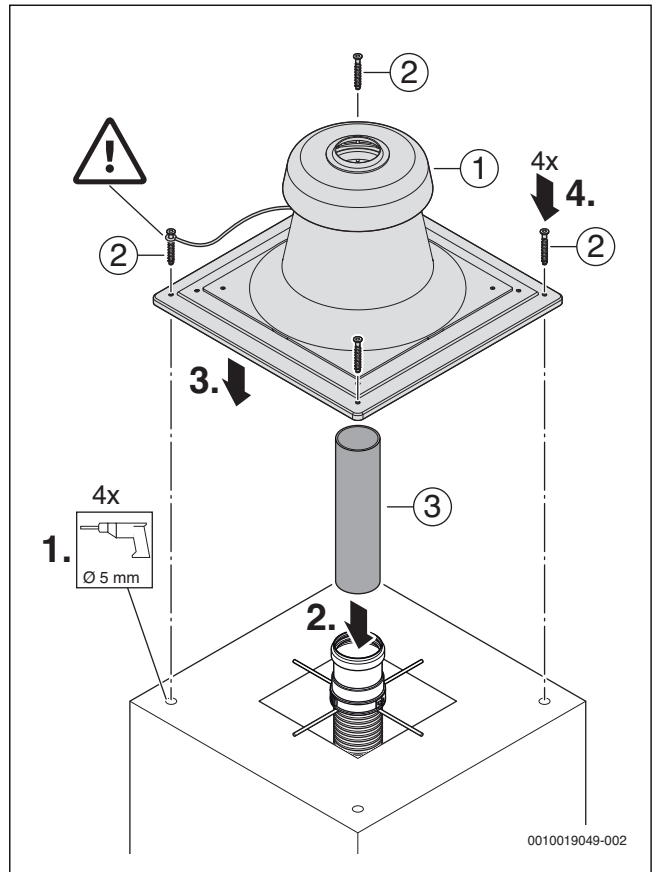

1 FC-060, 7738112635, Ø 60 mm

2 FC-080, 7738112719, Ø 80 mm

3 FC-110, 7738112721, Ø 110 mm

4

5

0010017800-002

Original Quality by Bosch Thermotechnik GmbH
 Sophienstraße 30-32; D-35576 Wetzlar/Germany