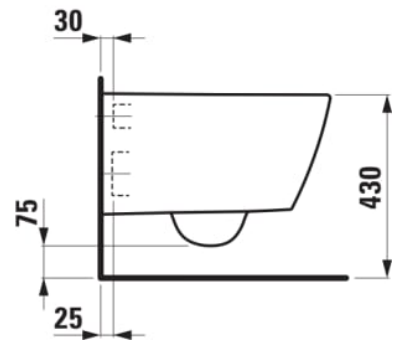

TECHNICAL DRAWINGS