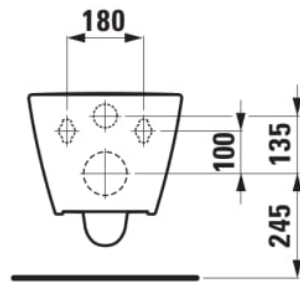

MEDA

Wall-hung WC Silent flush/'rimless', washdown, advanced, without flushing rim

DIMENSIONS

| | |
|--------|--------|
| Length | 540 mm |
| Width | 360 mm |
| Height | 355 mm |

COLOUR AND FINISH

000 White

OPTIONS

000 - standard option

SPECIFICATION TEXT

Wall-hung WC rimless washdown, silent flush Laufen-MEDA, sanitary ceramic for concealed cistern, EN 997, EN 33, min. 4,5/3-l-flush, dimensions 360 x 540 x 355 mm, concealed trap, concealed fixation pre-installed.

MOUNTING ACCESSORIES INCLUDED

Laufen EasyFit 2.0 system M12, order no. H893827

Antinoise set, order no. H892697

MOUNTING ACCESSORIES EXCLUDED

Stone screw fastening kit M12

Flushing system : Washdown

Net weight (kg) : 22

Installation type : Wall-hung

Rim type : Rimless

TECHNICAL DRAWINGS

COMPATIBLE WITH

WC seat and cover,
removable, with lowering
system, Chrom hinges

H891113...0001

MEDA

Versatile and timeless: MEDA feels familiar from the very first moment and fits into any environment, from rented apartments to hotel suites. The collection reflects the proven virtues of Swiss design: clear forms reduced to the essentials, serene elegance, functionality and flexibility suitable for everyday use.