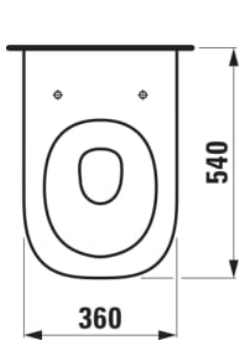

TECHNICAL DRAWINGS