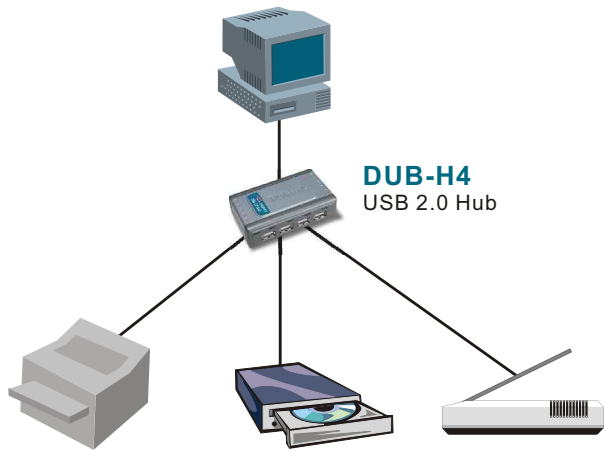

DUB-H4

Technical Specifications

USB 2.0 Hub

Standards

- USB Specification version 1.1
- USB Specification version 2.0
- OHCI
- UHIC
- EHCI

Number of Ports

- 1 upstream USB Type B port
- 4 downstream USB Type A ports

Dimensions

104 mm (L) x 63 mm (W) x 29 mm (H)

Connectivity Rules

- 5 cascaded hubs maximum
- 5 m maximum between each hub
- Up to 127 devices

O.S. Support

- Windows 98, 98SE, ME, 2000, XP (for USB 2.0)
- MacOS X 10.1 and above (for USB 2.0)
- MacOS 8.9 and above (for USB 1.1 only)

EMI Certifications

- FCC Class B
- CE Class B
- C-Tick

Package Includes

USB 2.0 A-to-B cable

USB 2.0 Supported Devices

ACN 052 202 838

Ordering Information

DUB-H4 4-port USB 2.0 hub

Please specify your order as follows:

DUB-H4/A	Includes an American standard AC power adapter
DUB-H4/B	Includes a UK standard AC power adapter
DUB-H4/E	Includes an EU standard AC power adapter
DUB-H4/N	Includes an Australia standard AC power adapter
DUB-H4/CN	Includes a China standard AC power adapter

D-Link®

U.S.A.
Canada
Europe
U.K.
Germany
France
Italy
Iberia
Sweden
Norway
Denmark
Finland
Singapore
Australia
Japan
China
India
Middle East
South America
Brazil
South Africa
Russia
Taiwan
D-Link Corp.

TEL: 1-949-788-0805
TEL: 1-905-829-5033
TEL: 44-20-8731-5555
TEL: 44-20-8731-5555
TEL: 49-61- 96779900
TEL: 33-1-30238688
TEL: 39-02-2900-0676
TEL: 34-93-4090770
TEL: 46-(0)8-564-61900
TEL: 47-22-991890
TEL: 45-43-969040
TEL: 358-9-2707-5080
TEL: 65-6774-6233
TEL: 61-2-9417-7100
TEL: 81-3-5434-9678
TEL: 86-010-8518-2533
TEL: 91-22-652-6696
TEL: 202-2456176
TEL: 56-2-232-3185
TEL: 55-11-3094-2910
TEL: 27(0)126652165
TEL: 7-095-737-3389
TEL: 886-2-2910-2626
TEL: 886-2-2916-1600

FAX: 1-949-753-7033
FAX: 1-905-829-5095
FAX: 44-20-8731-5511
FAX: 44-20-8731-5511
FAX: 49-61-967799300
FAX: 33-1-30238689
FAX: 39-02-2900-1723
FAX: 34-93-4910795
FAX: 46-(0)8-564-61901
FAX: 47-22-207039
FAX: 45-43-424347
FAX: 358-9-2707-5081
FAX: 65-6774-6322
FAX: 61-2-9417-1077
FAX: 81-3-5434-9868
FAX: 86-010-8518-2250
FAX: 91-22-652-8914
FAX: 202-2456192
FAX: 56-2-232-0923
FAX: 55-11-3094-2921
FAX: 27(0)126652186
FAX: 7-095-737-3390
FAX: 886-2-2910-1515
FAX: 886-2-2914-6299

RECYCLABLE
Rev. 01 (Aug. 2002)
Printed in Taiwan