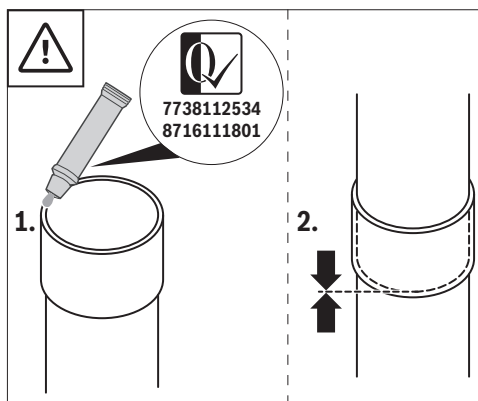

1 Ø 110/160: 7738113104, Ø 80/125: 7738112593, Ø 110/160: 7738112501, 7738112875

2

	A / mm	B/mm
FC-CE60-45 7738112501	85	174
FC-CE60-45-S 7738112875		
FC-CE80-45 7738112593	85	205
FC-CE110-45 7738113104	106	255

1

0010017800-002

Original Quality by Bosch Thermotechnik GmbH
 Sophienstraße 30-32; D-35576 Wetzlar/Germany