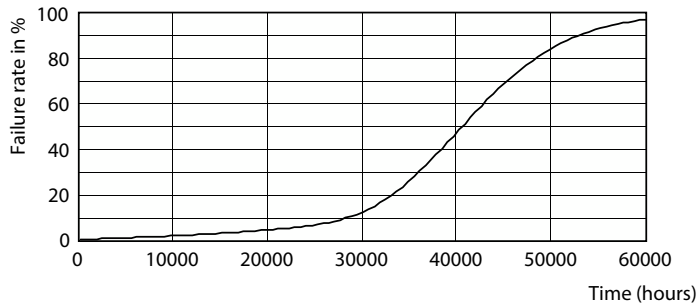

MASTER LEDspot ExpertColor AR111

Photometric data

LEDspots MAS SLR 14,8W AR111 G53 940 24D-ADL ADL

Lifetime

Life Expectancy Diagram