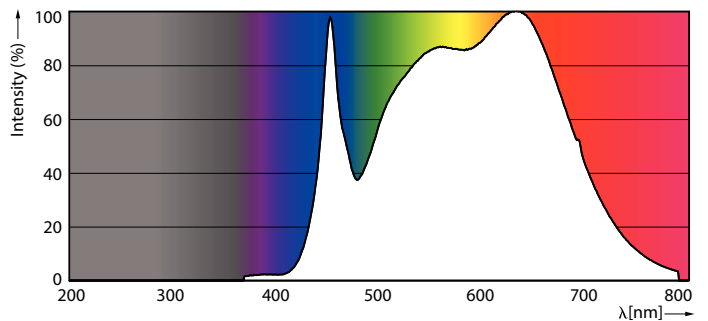

LEDspots MAS SLR 14,8W AR111 G53 940 24D-POC POC