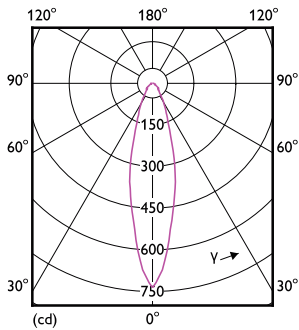

Photometric data

LEDspots MAS SLR 14,8W AR111 G53 940 24D-LDD LDD