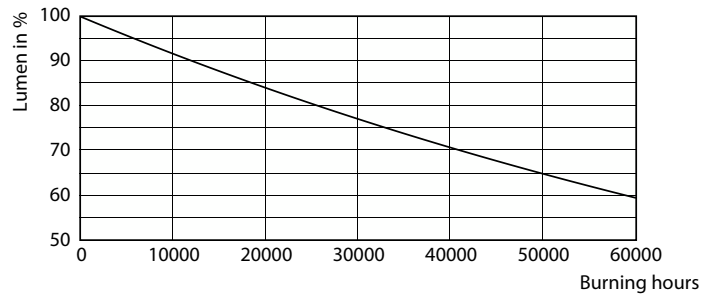

## Photometric data

LEDspots MAS SLR 14,8W AR111 G53 940 24D-ADL ADL

## Lifetime

Life Expectancy Diagram

Lumen Maintenance Diagram