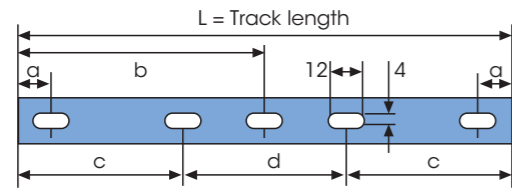

Global Trac Suspension parts Pro & Pulse

Predrilled Mounting Holes for Pro & Pulse Tracks:

*Screw diameter max. 4mm

L/mm	a/mm	b/mm	c/mm	d/mm
1000	250	1000	1000	1000
2000	250			
3000	250		1000	1000
4000	250		1500	1000

Load Capacity:

The Recommended fastening distance is 1000 mm

Track Mounting Clamps (PRO, PULSE -Series):

Purchase Code	Type	EAN code	Description	Fmax	Colour	PCS/ Package
KKT3014320	SKB11WLC-1	6410014500634	Clip with height adjust for wire OD 1.3-2.4mm	150N	Grey	20/200
KKT3014321	SKB11WLC-2	6410014500641	Clip with height adjust for wire OD 1.3-2.4mm	150N	Black	20/200
KKT3014322	SKB11WLC-3	6410014500658	Clip with height adjust for wire OD 1.3-2.4mm	150N	White	20/200