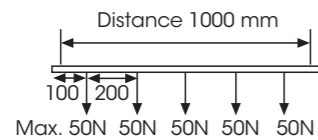

Load Capacity:

The Recommended fastening distance is 1000 mm

Track Mounting Clamps (PRO, PULSE -Series):

Purchase Code	Type	EAN code	Description	Fmax	Colour	PCS/ Package
KKT3014320	SKB11WLC-1	6410014500634	Clip with height adjust for wire OD 1.3-2.4mm	150N	Grey	20/200
KKT3014321	SKB11WLC-2	6410014500641	Clip with height adjust for wire OD 1.3-2.4mm	150N	Black	20/200
KKT3014322	SKB11WLC-3	6410014500658	Clip with height adjust for wire OD 1.3-2.4mm	150N	White	20/200