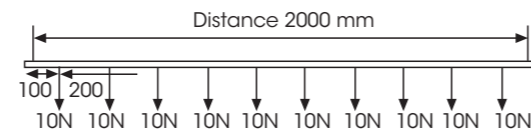

Global Trac Suspension parts Pro & Pulse

Predrilled Mounting Holes for Pro & Pulse Tracks:

*Screw diameter max. 4mm

L/mm	a/mm	b/mm	c/mm	d/mm
1000	250	1000	1000	1000
2000	250			
3000	250		1000	1000
4000	250		1500	1000

Load Capacity:

The Recommended fastening distance is 1000 mm

Track Mounting Clamps (PRO, PULSE -Series):

Purchase Code	Type	EAN code	Description	Fmax	Colour	PCS/ Package
KKT3014320	SKB11WLC-1	6410014500634	Clip with height adjust for wire OD 1.3-2.4mm	150N	Grey	20/200
KKT3014321	SKB11WLC-2	6410014500641	Clip with height adjust for wire OD 1.3-2.4mm	150N	Black	20/200
KKT3014322	SKB11WLC-3	6410014500658	Clip with height adjust for wire OD 1.3-2.4mm	150N	White	20/200