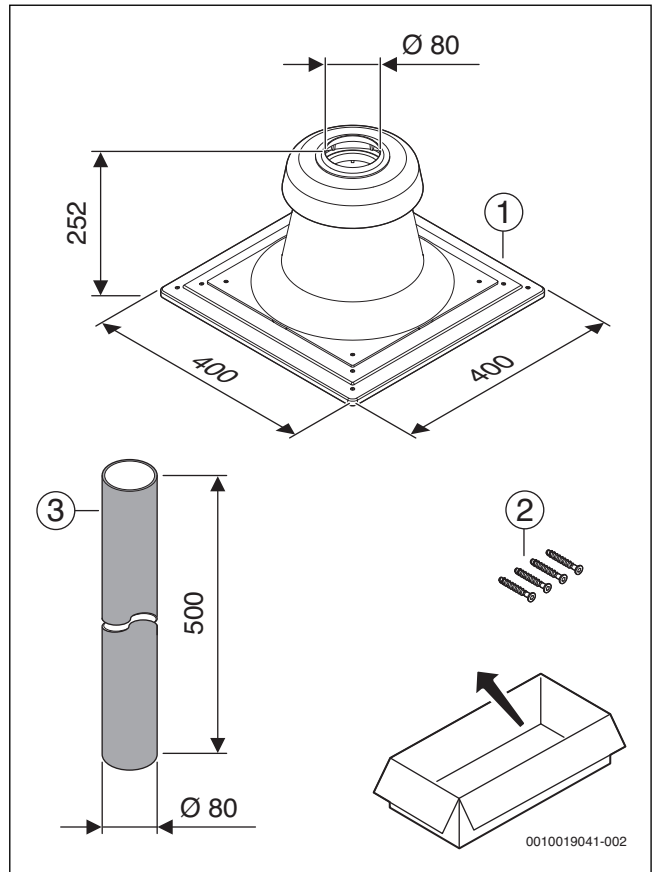

1 FC-060, 7738112635, Ø 60 mm

2 FC-080, 7738112719, Ø 80 mm

3 FC-110, 7738112721, Ø 110 mm

4

5

0010017800-002

Original Quality by Bosch Thermotechnik GmbH  
 Sophienstraße 30-32; D-35576 Wetzlar/Germany