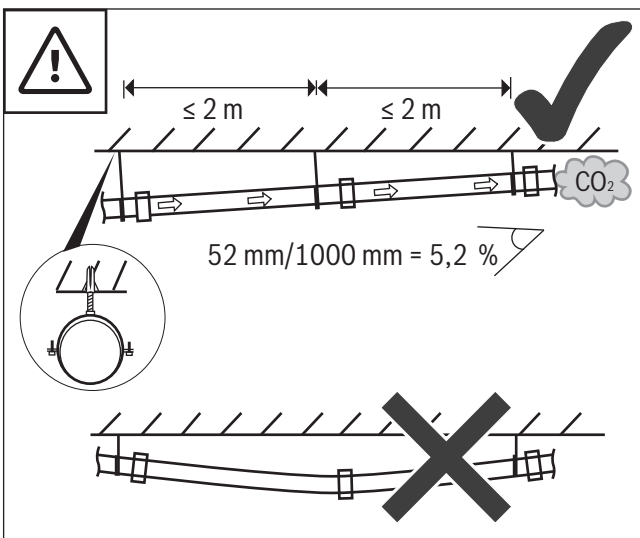

1 FC-060, 7738112635, Ø 60 mm

2 FC-080, 7738112719, Ø 80 mm

3 FC-110, 7738112721, Ø 110 mm

4

5

0010017800-002

Original Quality by Bosch Thermotechnik GmbH  
 Sophienstraße 30-32; D-35576 Wetzlar/Germany