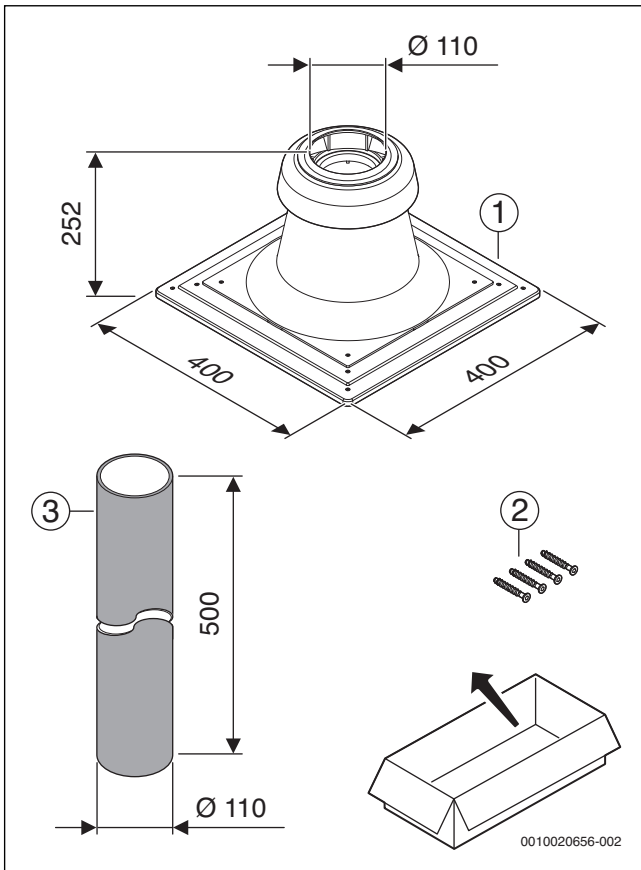

1 FC-060, 7738112635, Ø 60 mm

2 FC-080, 7738112719, Ø 80 mm

3 FC-110, 7738112721, Ø 110 mm

4

5

0010017800-002

Original Quality by Bosch Thermotechnik GmbH  
 Sophienstraße 30-32; D-35576 Wetzlar/Germany