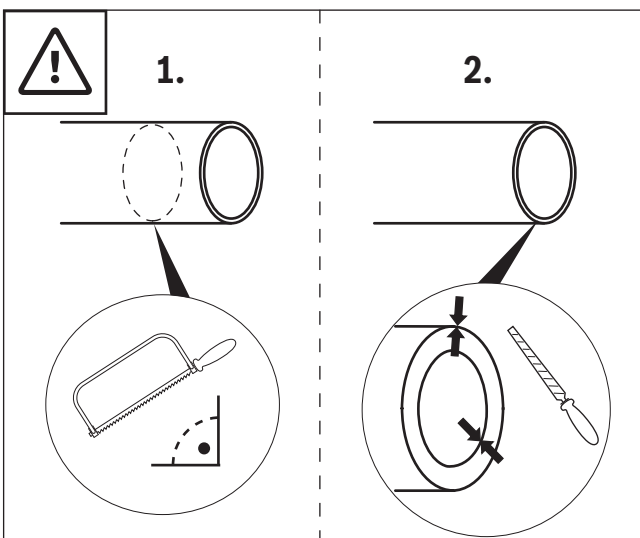

1 FC-060, 7738112635, Ø 60 mm

2 FC-080, 7738112719, Ø 80 mm

3 FC-110, 7738112721, Ø 110 mm

4

5

0010017800-002

Original Quality by Bosch Thermotechnik GmbH  
 Sophienstraße 30-32; D-35576 Wetzlar/Germany