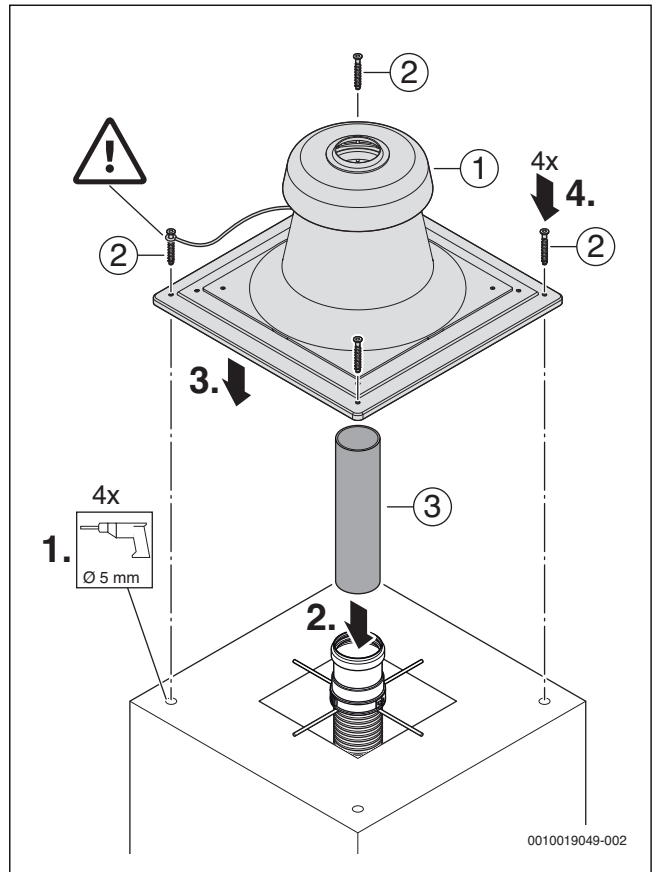

1 FC-060, 7738112635, Ø 60 mm

2 FC-080, 7738112719, Ø 80 mm

3 FC-110, 7738112721, Ø 110 mm

4

5

0010017800-002

Original Quality by Bosch Thermotechnik GmbH  
 Sophienstraße 30-32; D-35576 Wetzlar/Germany