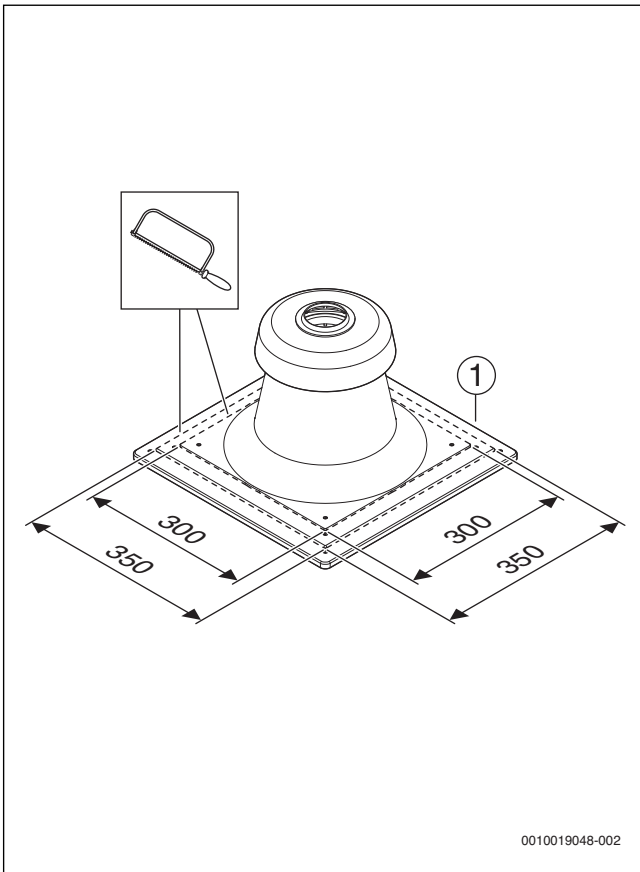

1 FC-060, 7738112635, Ø 60 mm

2 FC-080, 7738112719, Ø 80 mm

3 FC-110, 7738112721, Ø 110 mm

4

5

0010017800-002

Original Quality by Bosch Thermotechnik GmbH  
 Sophienstraße 30-32; D-35576 Wetzlar/Germany