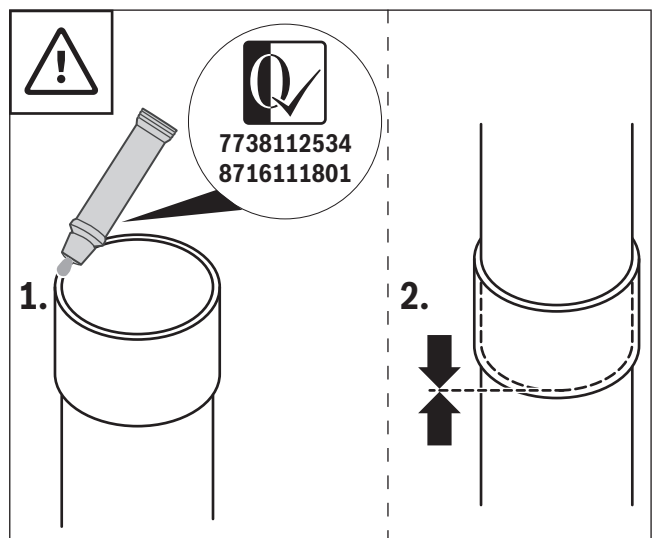

1 FC-060, 7738112635, Ø 60 mm

2 FC-080, 7738112719, Ø 80 mm

3 FC-110, 7738112721, Ø 110 mm

4

5

0010017800-002

Original Quality by Bosch Thermotechnik GmbH  
 Sophienstraße 30-32; D-35576 Wetzlar/Germany