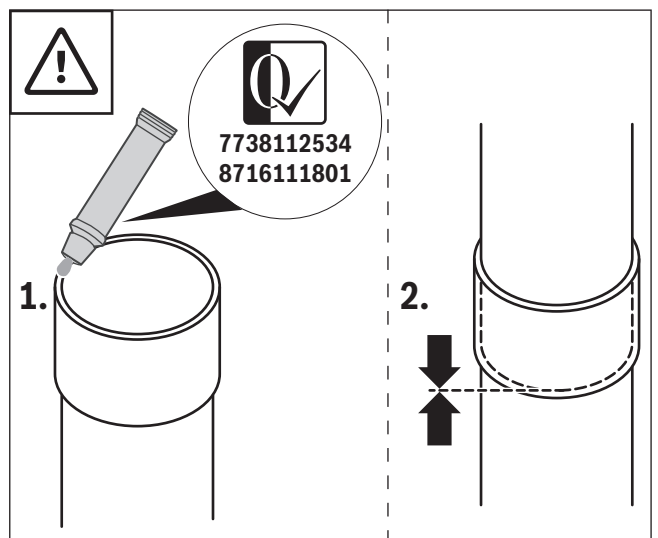

1 7738112536

2 7738112729

3 7738112730

0010017800-002

Original Quality by Bosch Thermotechnik GmbH  
Sophienstraße 30-32; D-35576 Wetzlar/Germany