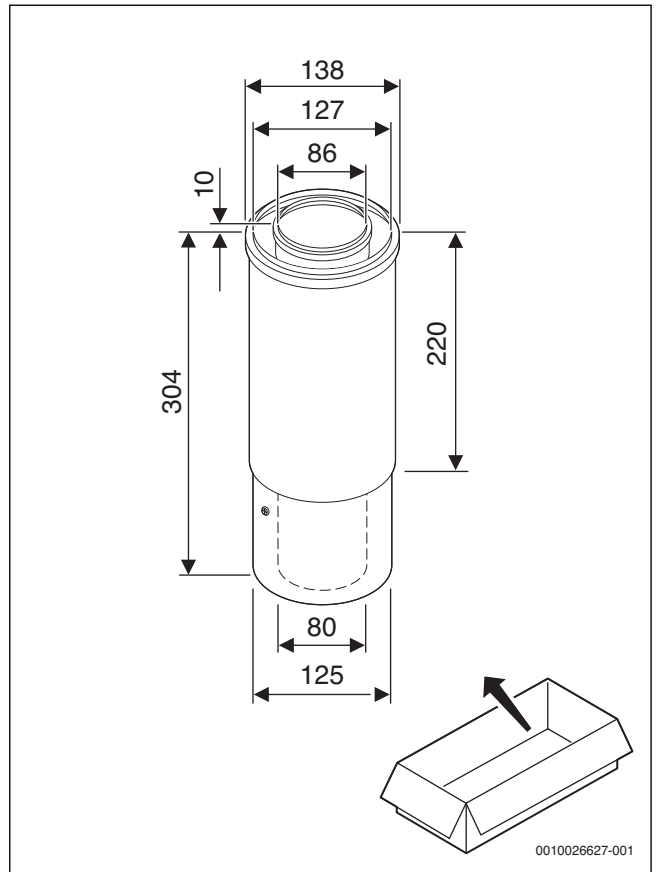

1 7738112536

2 7738112729

3 7738112730

0010017800-002

Original Quality by Bosch Thermotechnik GmbH  
Sophienstraße 30-32; D-35576 Wetzlar/Germany