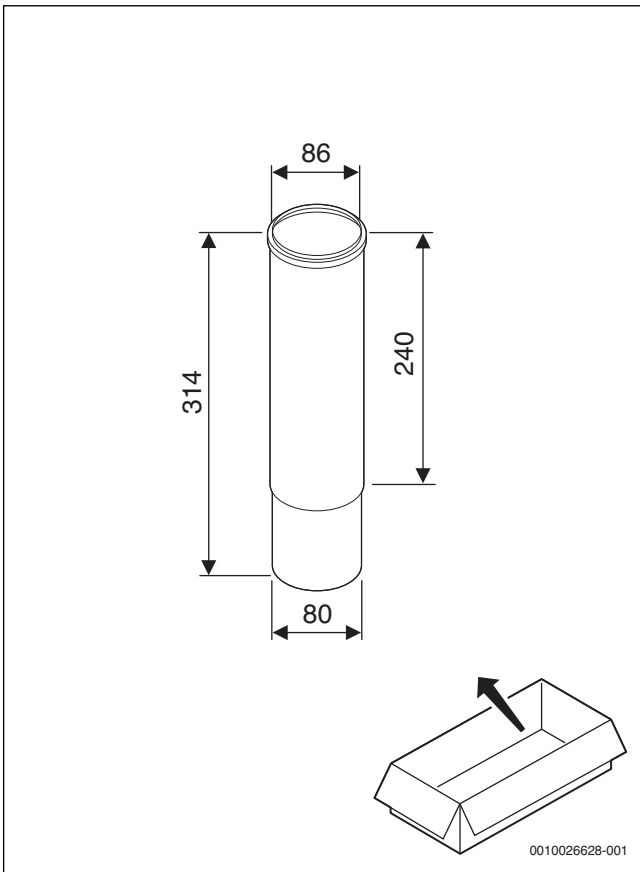

1 7738112536

2 7738112729

3 7738112730

0010017800-002

Original Quality by Bosch Thermotechnik GmbH  
Sophienstraße 30-32; D-35576 Wetzlar/Germany