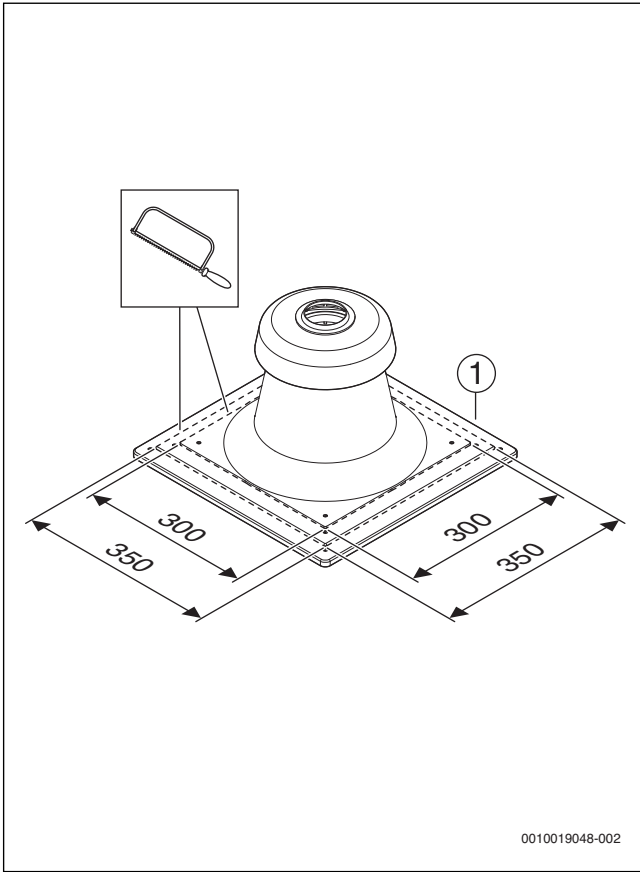

1 FC-060, 7738112635, Ø 60 mm

2 FC-080, 7738112719, Ø 80 mm

3 FC-110, 7738112721, Ø 110 mm

4

5

0010017800-002

Original Quality by Bosch Thermotechnik GmbH
 Sophienstraße 30-32; D-35576 Wetzlar/Germany