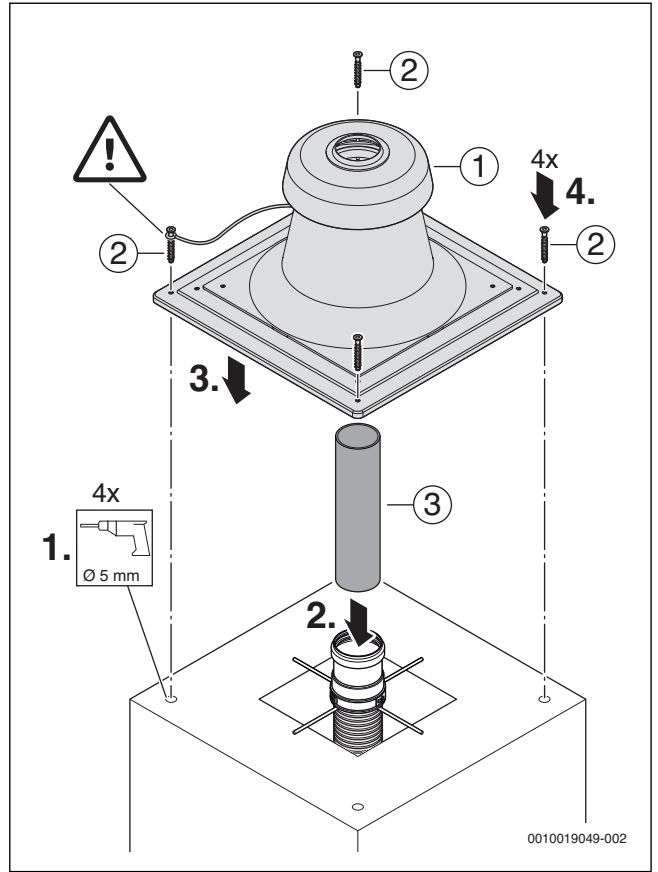

1 FC-060, 7738112635, Ø 60 mm

2 FC-080, 7738112719, Ø 80 mm

3 FC-110, 7738112721, Ø 110 mm

4

5

0010017800-002

Original Quality by Bosch Thermotechnik GmbH
 Sophienstraße 30-32; D-35576 Wetzlar/Germany