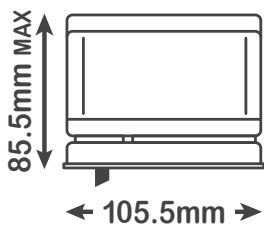

1 x USB A

1 x USB C

1 x 16A

250V~  
50/60Hz

-5° to 45°C

se.com/contact

Life Is On