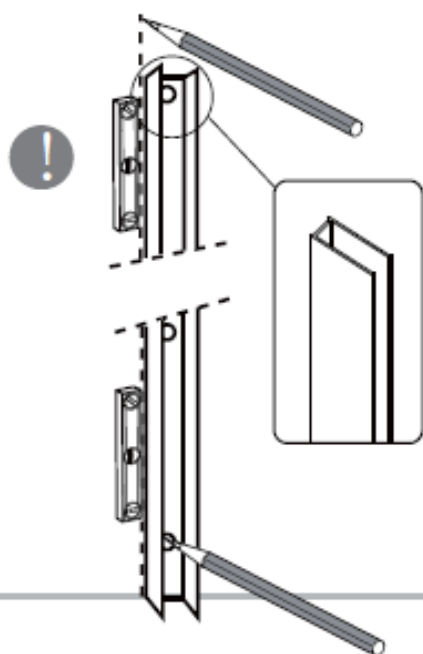

cassøe®

Installationguide - showerwall 900x2000mm

Showerwall in 6mm tempered
glass with cuttable supportbar.
Height 2000mm - width 900mm
Profile colour in shiny aluminum
or mat black

Reversible - left/right

Cassøe A/S
Orebygårdvej 9
7400 Herning
Tlf. 97127400
www.cassoe.dk

U-profile

ST4*35

ø6x30
Wall plugs

ST4*12

Screw cover

Supportbar

1