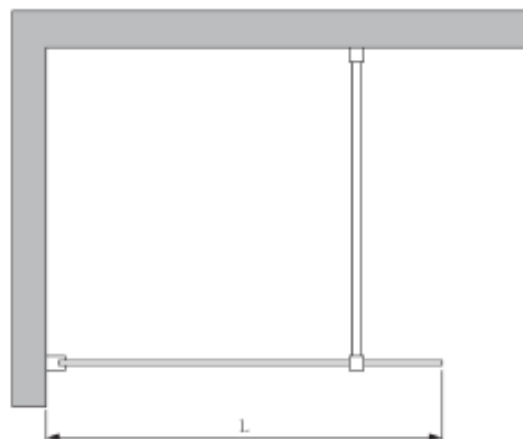

cassøe®

Installationguide - showerwall 900x2000mm

Showerwall in 6mm tempered
glass with cuttable supportbar.
Height 2000mm - width 900mm
Profile colour in shiny aluminum
or mat black

Reversible - left/right

Cassøe A/S
Orebygårdvej 9
7400 Herning
Tlf. 97127400
www.cassoe.dk

U-profile

ST4*35

ø6x30
Wall plugs

ST4*12

Screw cover

Supportbar

1