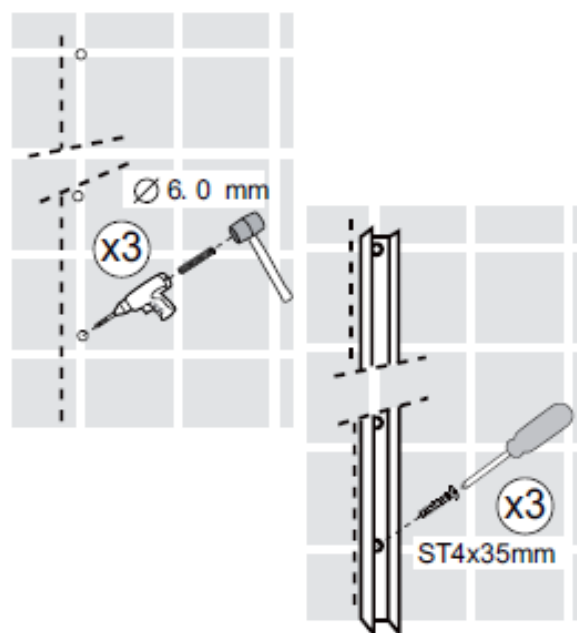

cassøe®

Installationguide - showerwall 900x2000mm

Showerwall in 6mm tempered
glass with cuttable supportbar.
Height 2000mm - width 900mm
Profile colour in shiny aluminum
or mat black

Reversible - left/right

Cassøe A/S
Orebygårdvej 9
7400 Herning
Tlf. 97127400
www.cassoe.dk

U-profile

ST4*35

ø6x30
Wall plugs

ST4*12

Screw cover

Supportbar

1