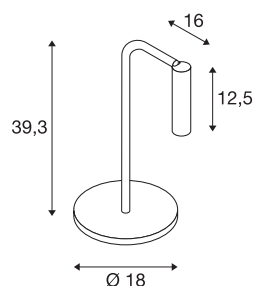

KARPO TL

LED Indoor table lamp, white, 3000K

KARPO series lights are available in white and black. It has a cylindrical spotlight which can be individually directed via a joint. The swivel and tilting range allows you to optimally light up the room. The integrated premium LEDs provide high energy efficiency. The luminaire also has a high colour rendering index of 90. The luminaires can be directly connected to the 230V mains supply.

TECHNICAL DATA

Item no.:	1001460
Primary nominal voltage	100-240V ~50/60Hz mA/V
Secondary power / secondary voltage	500mA
Width	18 cm
Height	39.3 cm
Depth	16 cm
Net weight	1.454 kg
Gross weight	2.388 kg
IP Code	IP 20
Safety class	II
Assembly	Mobile
Dimmable	Yes
Dimming technology	Switch Dimmable
Wattage	6.2 W
Lumen	430 lm
Colour temperature	3000 Kelvin
Beam angle	40 °
Color	white
CRI	90
LXXBXX data	L70B50
Service life	30000 h
BIG WHITE Page	108