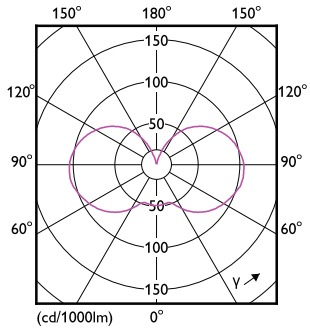

Målskitse

MAS LEDBulb DT7.2-75W E27 927A60CL G

Product	D	C
MAS LEDBulb DT7.2-75W E27 927A60CL G	60 mm	104 mm

Fotometriske data

General uniform lighting

Spectral Power Distribution Colour

MASTER Glass LED-pærer

Fotometriske data

Light Distribution Diagram

Levetid

Life Expectancy Diagram

Lumen Maintenance Diagram