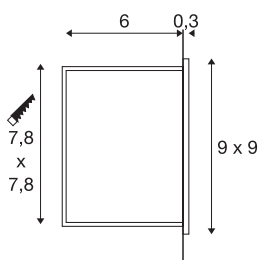

MOBALA

Indoor recessed wall light 3000K white

Aluminium recessed wall light MOBALA WL. The invisibly installed LED emits its light indirectly onto the surface to be illuminated. This makes glare-free illumination of walkways and staircases possible, for example. The MOBALA recessed fitting is available with a white housing. An installation frame and a mounting box for installation in masonry are optionally available. This luminaire contains built-in LED lamps.

TECHNICAL DATA

Item no.	1002982
IP Code	IP 20
Assembly	Recessed
Assembly details	Wall
Primary nominal voltage	100-240V ~50/60Hz
Secondary power / voltage	24 V
Safety class	II
Wattage	1.3 W
Maximum ambient temperature	40 °C
Stroboscopic effect (SVM)	0
Lumen	14 lm
Colour temperature	3000 Kelvin
Color	white
CRI	80
LXXBXX data	L70B50
Service life	30000 h
Light distribution	asymmetric
Light outlet	direct
Risk Group	0
Width	9 cm
Height	9 cm
Depth	4.5 cm

Light Source

916574	
--------	---

Accessories

1002983	MOBALA WL , installati- on box
1002984	MOBALA WL , installati- on frame

Net weight	0.137 kg
Gross weight	0.195 kg
Shape of cut-out	square
Installation length	7.8 cm
Installation width	7.8 cm
Installation depth	6 cm
BIG WHITE Page	413