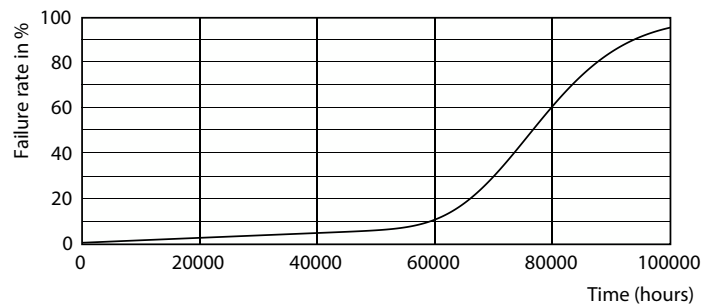

General uniform lighting

MASTER LEDtube InstantFit HF

Fotometriske data

Light Distribution Diagram

Levetid

Lumen Maintenance Diagram

FailureRate

LumenVsTc