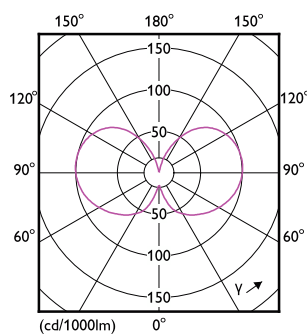

Målskitse

MAS LEDBulbND7.3-100WE27840 A70 CLG UE

Product	D	C
MAS LEDBulbND7.3-100WE27840 A70 CLG UE	70 mm	127 mm

Fotometriske data

General uniform lighting

Light Distribution Diagram

MASTER UltraEfficient LED-pære

Fotometriske data

Spectral Power Distribution Colour

Levetid

Life Expectancy Diagram

Lumen Maintenance Diagram