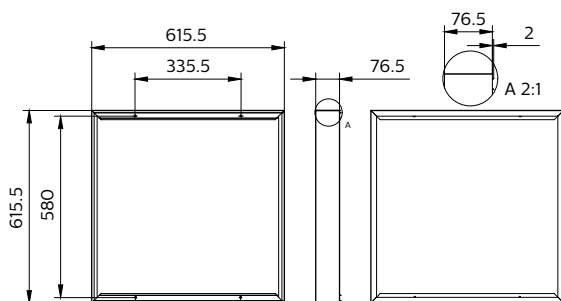

CoreLine recessed

Order product name	RC132Z SMB W60L60
EAN/UPC - Product	8718696073308
Order code	910930031018
Numerator - Quantity Per Pack	1
Numerator - Packs per outer box	10

Material Nr. (12NC)	910930031018
Net Weight (Piece)	0.770 kg

Dimensional drawing

RC132Z SMB W60L60