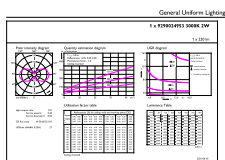

Photometric data

©2022 Philips Lighting B.V. Page 11

LEDCapsule CorePro 2W G9 830-GUL