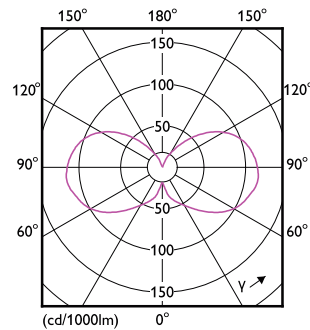

LEDCapsule CorePro 2W G9 830-LDD