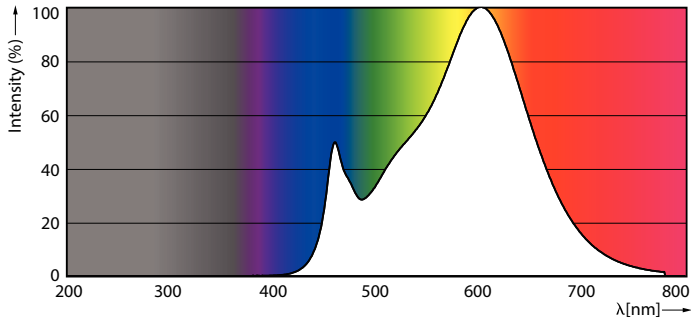

CorePro LEDcapsule MV

Photometric data

LEDCapsule CorePro 2W G9 830-POC