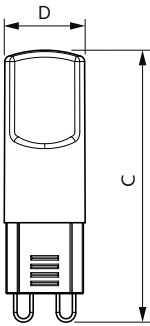

## Dimensional drawing

CorePro LEDcapsule 2-25W ND G9 830

Product	D	C
CorePro LEDcapsule 2-25W ND G9 830	14.5 mm	48 mm