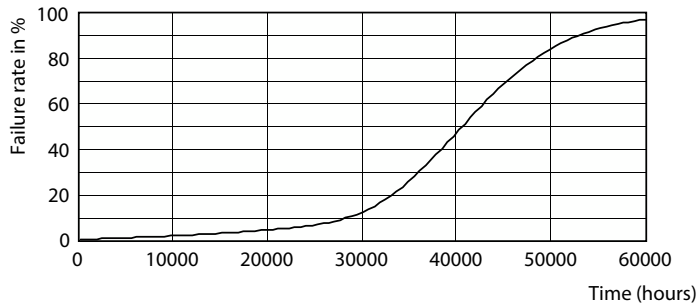

MASTER LED-spot ExpertColor LV

Fotometriske data

© 2022 Philips Lighting B.V. Page 11

Accent Lighting Spots

Levetid

Life Expectancy Diagram

Lumen Maintenance Diagram