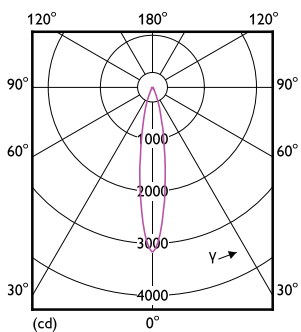

Målskitse

MASTER LED ExpertColor 7.5-43W MR16 927 24D

Product	D	C
MASTER LED ExpertColor 7.5-43W MR16 927 24D	50,5 mm	46 mm

Fotometriske data

Light Distribution Diagram

Spectral Power Distribution Colour

MASTER LED-spot ExpertColor LV