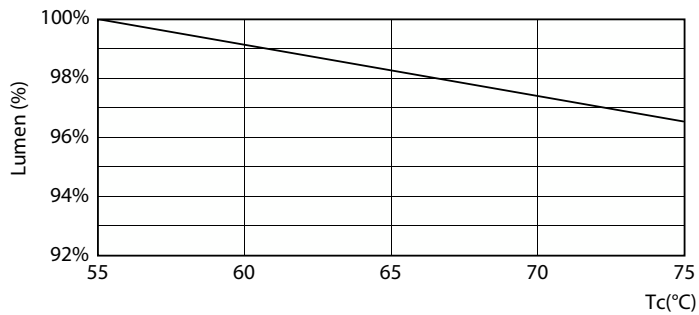

General uniform lighting

MASTER LEDtube InstantFit HF

Fotometriske data

Light Distribution Diagram

Levetid

Lumen Maintenance Diagram

FailureRate

LumenVsTc