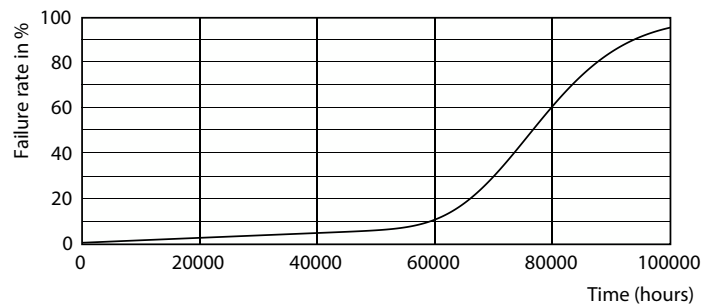

MASTER LEDtube InstantFit HF

Fotometriske data

Light Distribution Diagram

Levetid

Lumen Maintenance Diagram

FailureRate

LumenVsTc

Life Expectancy Diagram