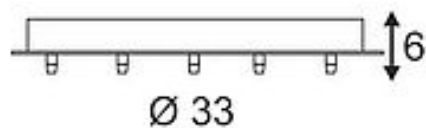

SLV CEILING PLATE FITU 5-way ceiling plate
round, white, incl. strain-relief

Article number	132621
Product family	FITU
Feed-in capability	No
Lamp included	No
Height	6 cm
Diameter	33 cm
Net weight	1.216 kg
Gross weight	1.896 kg
Voltage	230V ~50Hz
Protection class	I
Colour	white
Material	Metal