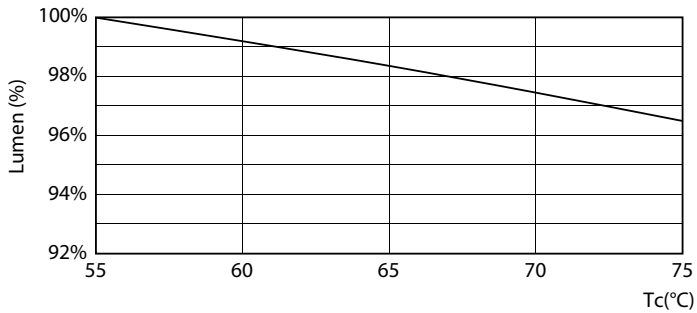

Product data

General information	
Cap-Base	G5 [G5]
CE mark	Yes
EU RoHS compliant	Yes
Nominal Lifetime (Nom)	50000 h
Switching Cycle	200000
Flux measurement reference	Sphere
Tier	MASTER
Light technical	
Color Code	840 [CCT of 4000K]
Beam Angle (Nom)	200 °
Luminous Flux (Nom)	5600 lm
Color Designation	Cool White (CW)
Correlated Color Temperature (Nom)	4000 K
Luminous Efficacy (rated) (Nom)	155 lm/W
Color Consistency	<6
Color Rendering Index (Nom)	80

LEDtube MAS 36W G5 5600lm 840

MASTER LEDtube Mains T5

Photometric data

LEDtube MAS 36W G5 5600lm

Lifetime

Life Expectancy Diagram

LEDtube 50K FailureRate-LED

LEDtube MAS 36W 50K LumenVsTc