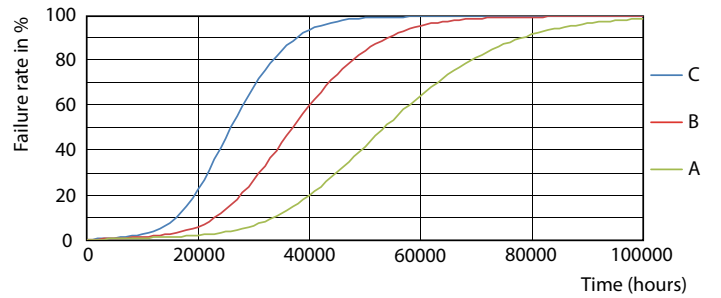

LEDtube MAS 36W G5 5600lm 840

MASTER LEDtube Mains T5

Photometric data

LEDtube MAS 36W G5 5600lm

Lifetime

Life Expectancy Diagram

LEDtube 50K FailureRate-LED

LEDtube MAS 36W 50K LumenVsTc