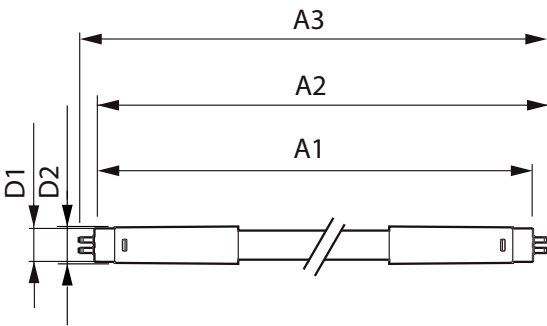

Product data

General information	
Cap-Base	G5 [G5]
CE mark	Yes
EU RoHS compliant	Yes
Nominal Lifetime (Nom)	50000 h
Switching Cycle	200000
Flux measurement reference	Sphere
Tier	MASTER
Light technical	
Color Code	840 [CCT of 4000K]
Beam Angle (Nom)	200 °
Luminous Flux (Nom)	5600 lm
Color Designation	Cool White (CW)
Correlated Color Temperature (Nom)	4000 K
Luminous Efficacy (rated) (Nom)	155 lm/W
Color Consistency	<6
Color Rendering Index (Nom)	80

MASTER LEDtube Mains T5

Controls and dimming

Dimmable	No
----------	----

Mechanical and housing

Bulb Finish	Frosted
Bulb Material	Glass
Product Length	1500 mm
Bulb Shape	Tube, double-ended

Approval and application

Dimensional drawing

MASTER LEDtube 1500mm UO 36W 840 T5

Product	D1	D2	A1	A2	A3
MASTER LEDtube 1500mm UO 36W 840 T5	15.5 mm	18.8 mm	1449 mm	1456.1 mm	1463.2 mm

Photometric data

LEDtube MAS 36W G5 5600lm 840