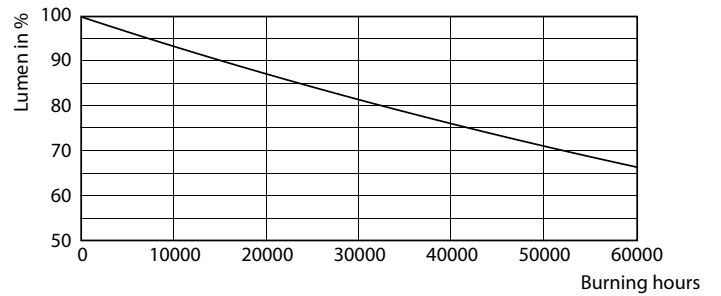

Product data

General information	
Cap-Base	G5 [G5]
CE mark	Yes
EU RoHS compliant	Yes
Nominal Lifetime (Nom)	50000 h
Switching Cycle	200000
Flux measurement reference	Sphere
Tier	MASTER
Light technical	
Color Code	840 [CCT of 4000K]
Beam Angle (Nom)	200 °
Luminous Flux (Nom)	5600 lm
Color Designation	Cool White (CW)
Correlated Color Temperature (Nom)	4000 K
Luminous Efficacy (rated) (Nom)	155 lm/W
Color Consistency	<6
Color Rendering Index (Nom)	80

LEDtube MAS 36W G5 5600lm 840

MASTER LEDtube Mains T5

Photometric data

LEDtube MAS 36W G5 5600lm

Lifetime

Life Expectancy Diagram

LEDtube 50K FailureRate-LED

LEDtube MAS 36W 50K LumenVsTc