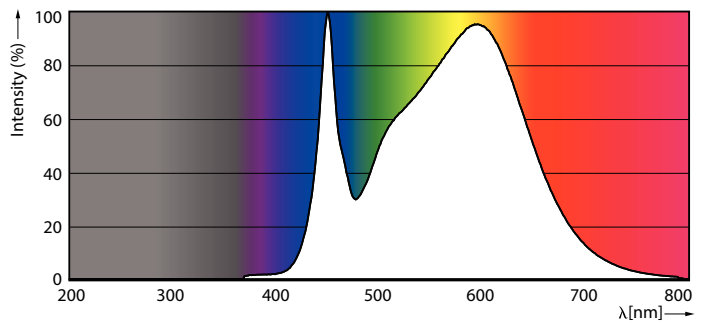

LEDtube MAS 36W G5 5600lm 840