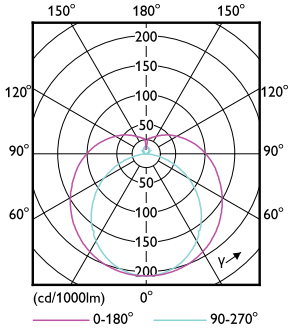

Dimensional drawing

MASTER LEDtube 1500mm UO 36W 840 T5

Product	D1	D2	A1	A2	A3
MASTER LEDtube 1500mm UO 36W 840 T5	15.5 mm	18.8 mm	1449 mm	1456.1 mm	1463.2 mm

Photometric data

LEDtube MAS 36W G5 5600lm 840

LEDtube MAS 36W G5 5600lm 840

MASTER LEDtube Mains T5

Photometric data

LEDtube MAS 36W G5 5600lm

Lifetime

Life Expectancy Diagram

LEDtube 50K FailureRate-LED

LEDtube MAS 36W 50K LumenVsTc