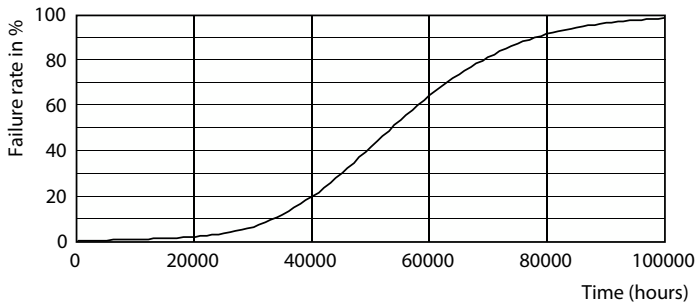

LEDtube MAS 36W G5 5600lm 840

MASTER LEDtube Mains T5

Photometric data

LEDtube MAS 36W G5 5600lm

Lifetime

Life Expectancy Diagram

LEDtube 50K FailureRate-LED

LEDtube MAS 36W 50K LumenVsTc