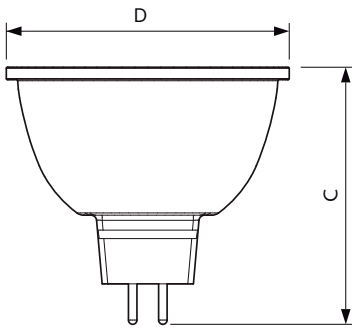

MASTER LEDspot ExpertColor LV

Controls and dimming

Dimmable	Only with specific dimmers

Mechanical and housing

Bulb Shape	MR16 [2inch/50mm]

Approval and application

Energy Efficiency Class	G
Suitable For Accent Lighting	Yes
Energy Consumption kWh/1000 h	8 kWh
EPREL Registration Number	624207

Product data

Full product code	871951435867600
Order product name	MASTER LED ExpertColor 7.5-43W MR16 930 24D
EAN/UPC - Product	8719514358676
Order code	929003079802
Numerator - Quantity Per Pack	1
Numerator - Packs per outer box	10
Material Nr. (12NC)	929003079802
Net Weight (Piece)	0.052 kg

Dimensional drawing

MASTER LED ExpertColor 7.5-43W MR16 930 24D

Product	D	C
MASTER LED ExpertColor 7.5-43W MR16 930 24D	50.5 mm	46 mm