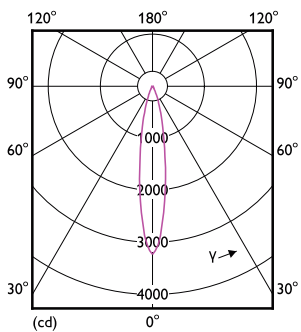

Photometric data

LEDspots MAS IC 7,5W MR16 GU5,3 930 24D-LDD

LEDspots MAS IC 7,5W MR16 GU5,3 930 24D-ADL