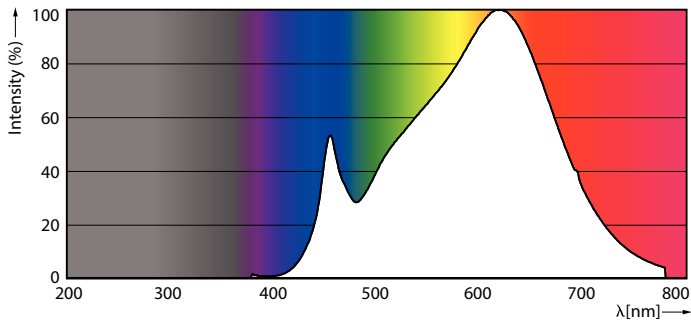

MASTER LEDspot ExpertColor LV

Photometric data

LEDspots MAS IC 7,5W MR16 GU5,3 930 24D-POC